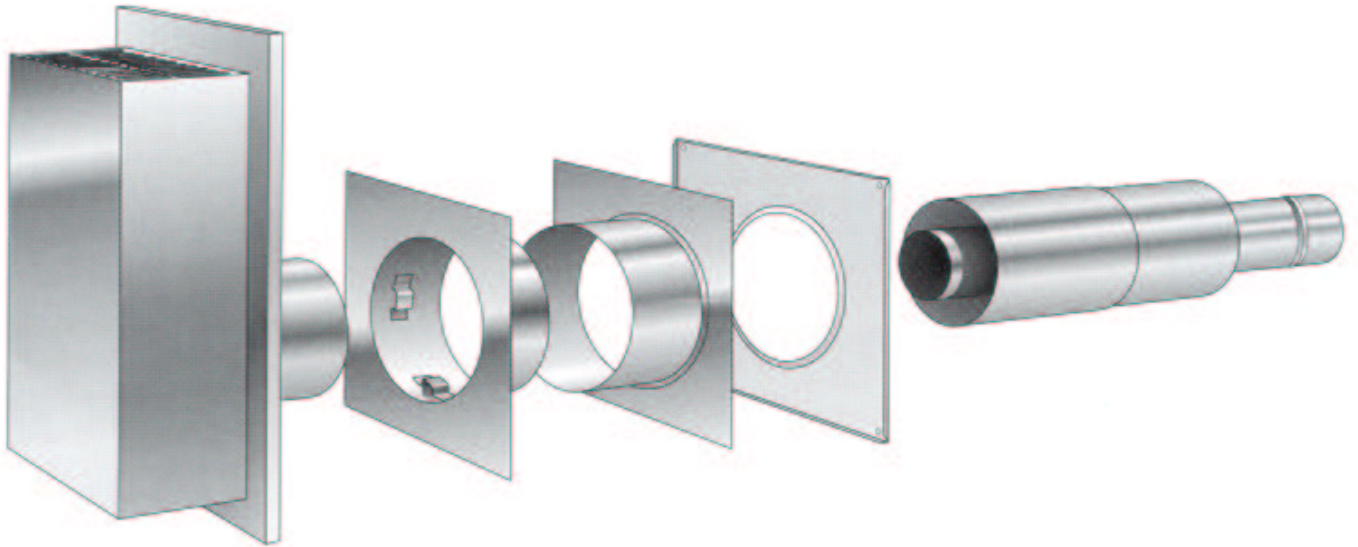

Flue Kit Part Number: 588652