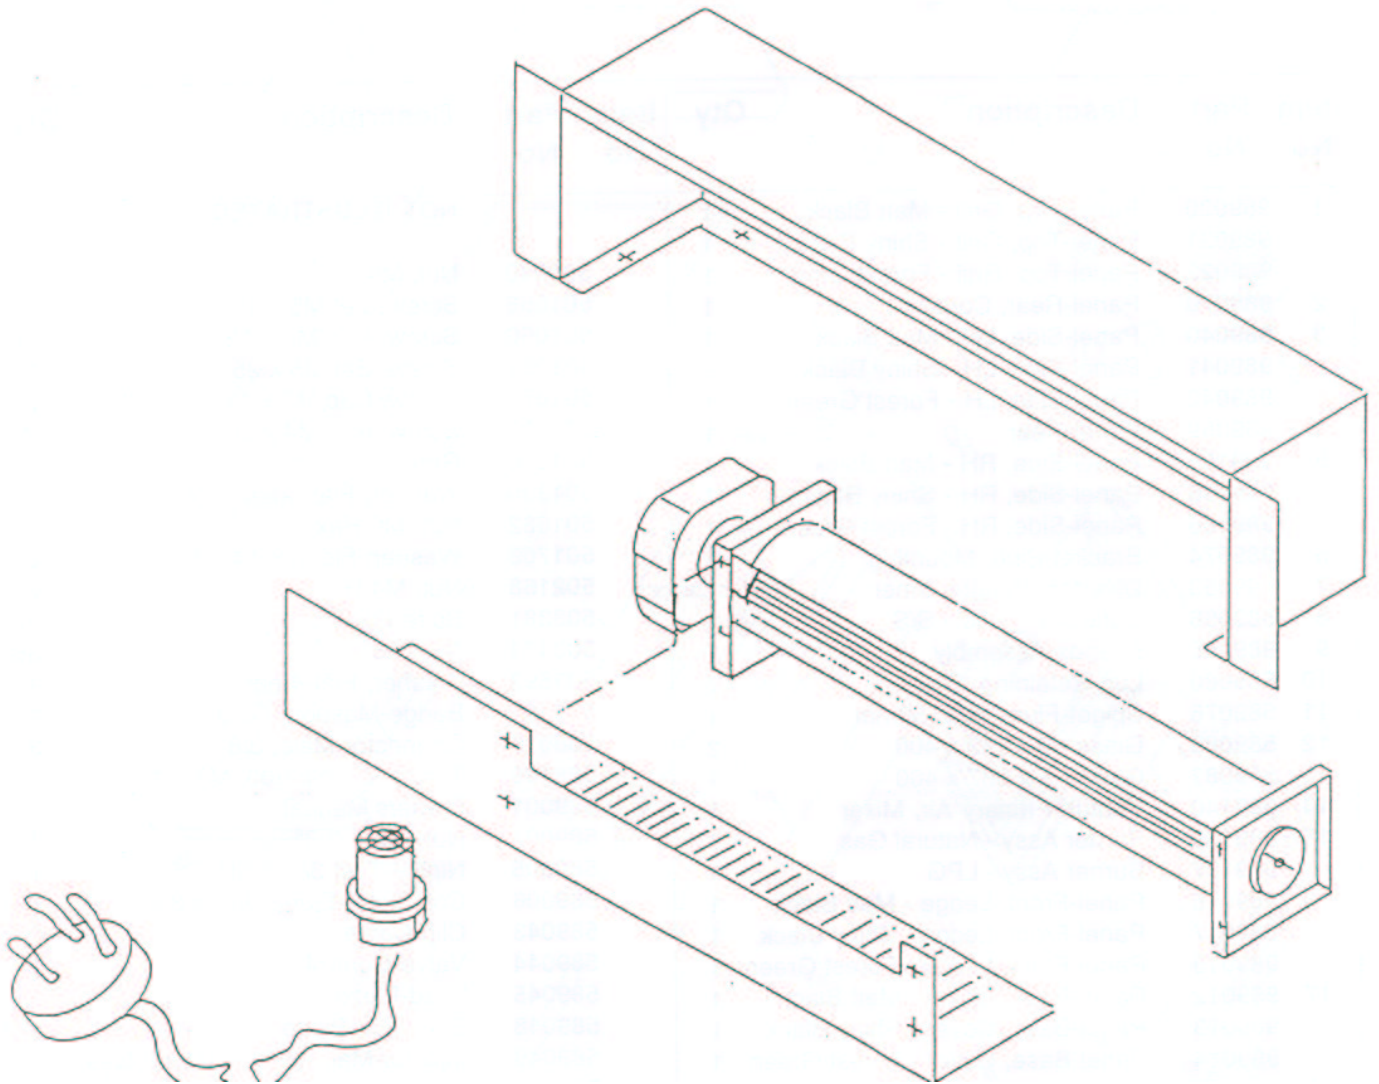

### GP 25 R/F

Part Numbers	Natural Gas	Black	989923
	L.P.G	Black	989925

From Serial Number 5000204

Item No	Part No	Description	Qty	Item No	Part No	Description	Qty
1	789288	Panel-Top, Grille - Black	1	501330		Washer, Flat 5mm	2
2	789275	Panel-Rear, Control - Black	1	501682		Nut, M6 Hex	4
3	789272	Panel-Side, LH - Black	1	501703		Washer, Flat 6 x 14 x 1.2	6
4	789273	Panel-Rear - Black	1	502168		Nut, M4 Hex	2
5	789283	Panel-Side, RH - Black	1	503381		Spire-Fix, Push	2
6	589073	Bracket-Pipe, Mounting	1	503474		Nut, M5 - Nutsert	36
7	589053	Diverter-Draught, Inner	1	503593		Washer, Flat 4mm	2
8	589056	Deflector-Baffle - S/S	1	584581		Badge-Masport, Gold	1
9	989205	Firebox Assembly	1	588076		Connector-Male, 3/8F x 3/8 BSP	3
10	589080	Lug-Retaining, Glass	7	588169		Thermocouple-900, M9 x 1	1
11	589076	Spigot-Flue, 100/150mm	1	589001		Owners Manual	1
12	789082	Glass - 5 x 242 x 400	2	589004		Nut-Flare, 3/8	4
13	789081	Glass - 5 x 587 x 400	1	589005		Nipple-Test 1/8 BSP	1
14	989140	Venturi-Primary Air, Mixer	1	589006		Connector-Elbow 3/8F x 3/8 BSP	1
15	989136	Burner Assy - Natural Gas	1	589044		Valve-Control	1
•	989137	Burner Assy - LPG	1	588410		Lead-Piezo	1
16	789284	Panel-Front Assembly, Ledge - Black	1	588385		Electrode-Piezo	1
17	789267	Panel-Base, Cover - Black	1	589049		Injector-Main, 2.00 - Natural Gas	1
18	789266	Pedestal Assy - Black	1	589159		Injector-Main, 1.50 - LPG	1
19	989167	Plate-Cover, Glass	1	589051		Regulator, 3/8	1
20	589047	Pilot Assembly - Natural Gas	1	589075		Lug-Top, Connecting	2
•	596046	Pilot Assembly - LPG	1	589090		Connector-Elbow, 3/8 x 1/4	1
21	589080	Lug-Retaining, Glass	6	589101		Log-Set, Complete	1
22	989162	Plate-Metering - LPG Only	1	589147		Nut-Pilot with Olive, 1/4	2
		<b>NOT ILLUSTRATED</b>		600908		Tape-Flat, Glass 3 x 20 (2 Metres)	
	501040	Nut, M6 - Nutsert	2	600538		Sealant-Tape	1
	501058	Screw, Set M5 x 12	15	589172		Connector, 3/8F x 3/8F BSP - LPG	1
	501060	Screw, Pan M5 x 12 - Taptite	40	589173		Connector-Elbow 3/8F x 1/4 BSP - Natural Gas	1
	501061	Screw, Set M5 x 25	9	989208		Pipe-Main	1
	501077	Screw, Cap M5 x 12 - Allen	2	588079		Pipe-Pilot	1
	501080	Screw, Pan M4 x 50	2	989212		Pipe-Inlet	1
	501086	Grommet, 19mm	3	589403		Clip-Cable	6
				597004		Piezo-Igniter	1
				556082		Embers-Vermiculite (1 Bag)	1