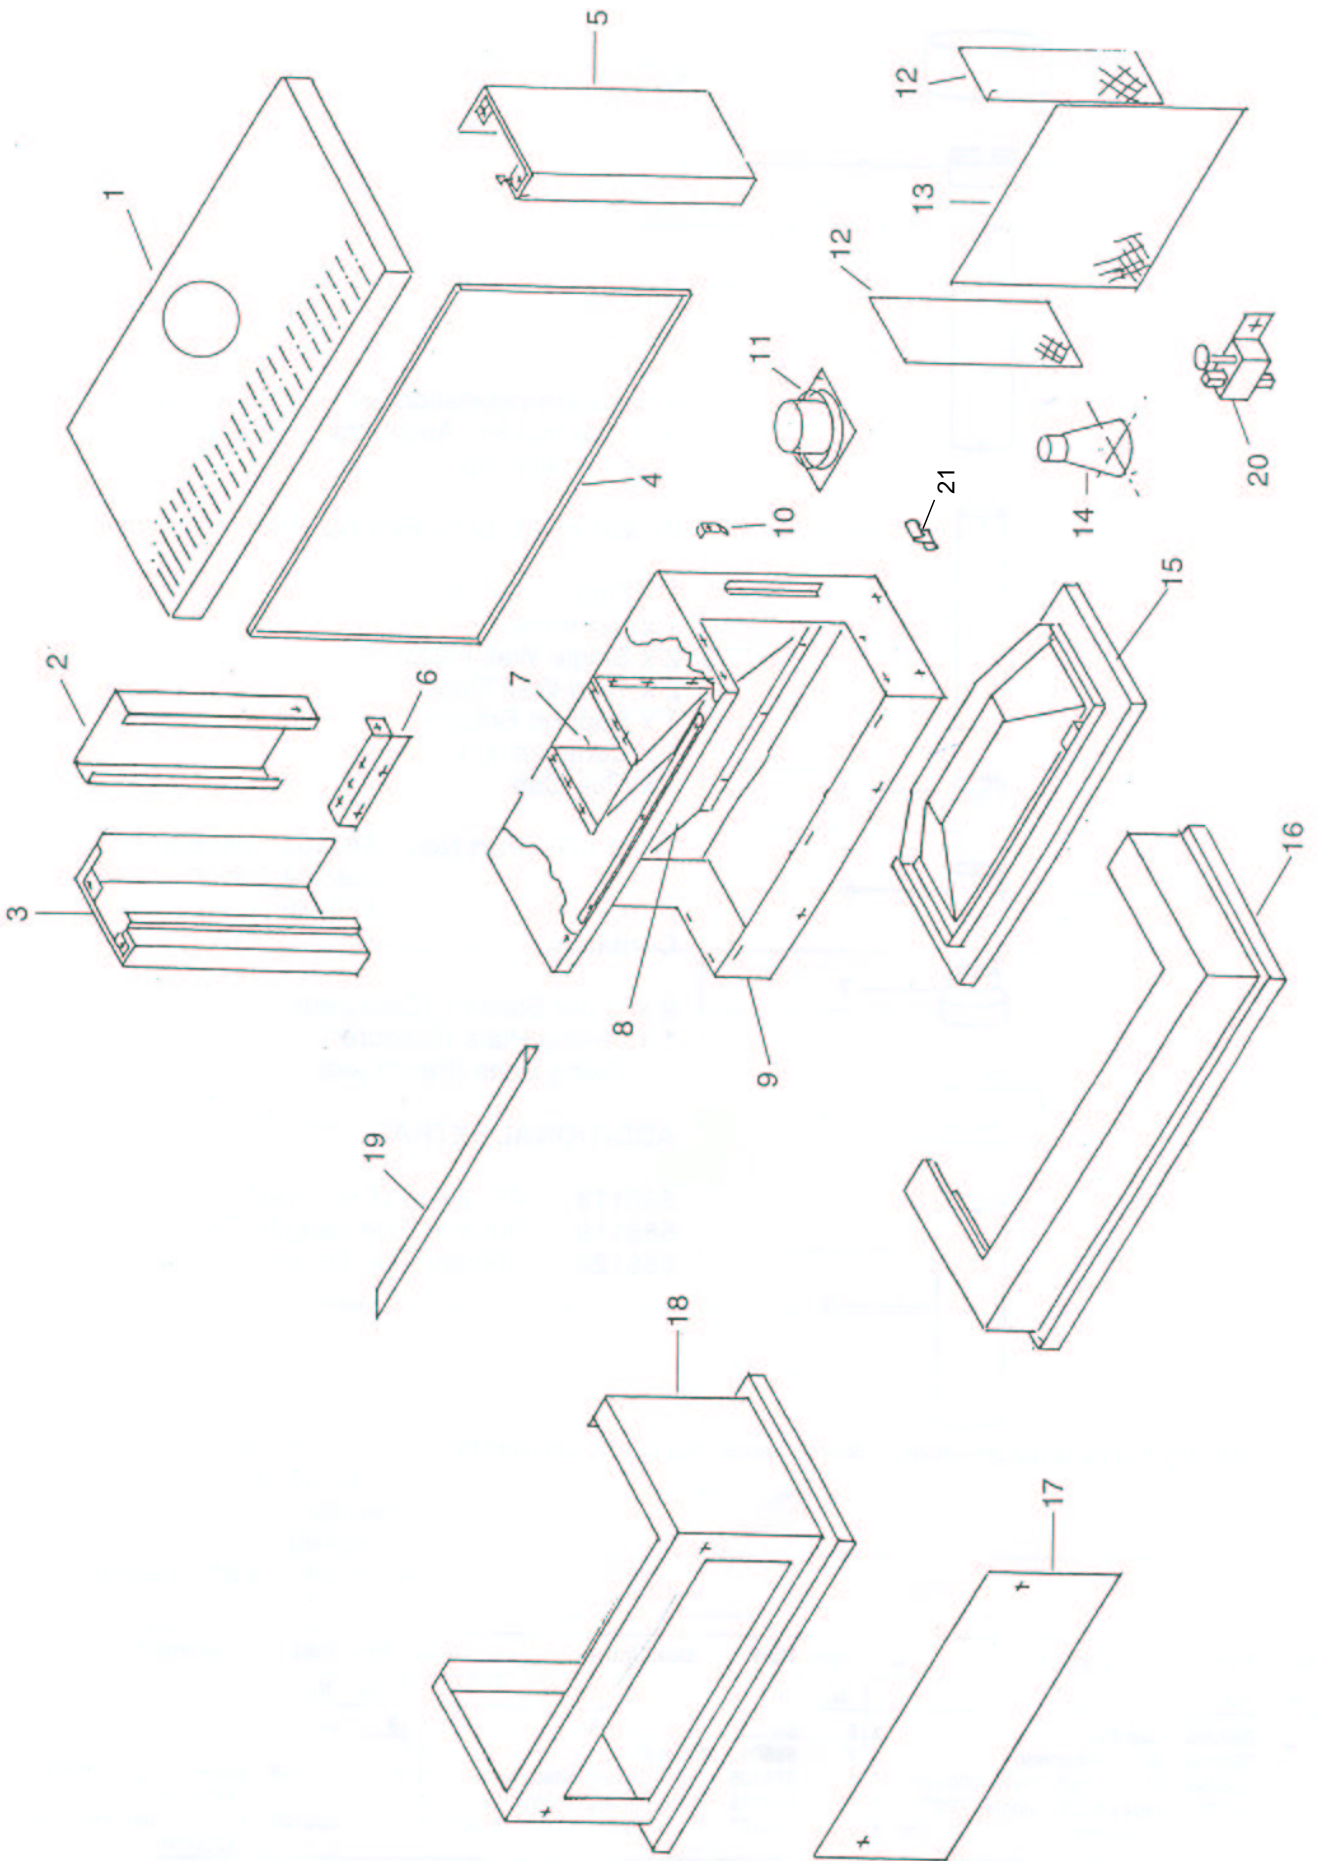

Masport®

FREESTANDING GAS FIRES

GP 25

Part Numbers	Natural Gas	Black	989922
	L.P.G	Black	989924

From Serial Number 5000204

Item No	Part No	Description	Qty	Item No	Part No	Description	Qty
1	789268	Panel-Top, Grille - Black	1	501703		Washer, Flat 6 x 14 x 1.2	6
2	789275	Panel-Rear, Control - Black	1	502168		Nut, M4 Hex	2
3	789272	Panel-Side, LH - Black	1	503381		Spire-Fix, Push	2
4	789273	Panel-Rear - Black	1	503593		Washer, Flat 4mm	2
5	789283	Panel-Side, RH - Black	1	584581		Badge-Masport, Gold	1
6	589073	Bracket-Pipe, Mounting	1	588169		Thermocouple-900, M9 x 1	1
7	589053	Diverter-Draught, Inner	1	589001		Owners Manual	1
8	589056	Deflector-Baffle - S/S	1	589004		Nut-Flare, 3/8	4
9	589204	Firebox Assembly	1	589005		Nipple-Test 1/8 BSP	1
10	589075	Lug-Top, Connecting	2	589006		Fitting-Elbow 3/8F x 3/8 BSP	1
11	589076	Spigot-Flue, 100/150mm	1	589044		Valve-Control	1
12	789082	Glass-Side, 5 x 242 x 400	2	588410		Lead-Piezo	1
13	789081	Glass-Front, 5 x 587 x 400	1	588385		Electrode-Piezo, Round	1
14	789140	Venturi-Primary Air, Mixer	1	589049		Injector-Main, 2.00 - Natural Gas	1
15	989136	Burner Assy - Natural Gas	1	589159		Injector-Main, 1.50 - LPG	1
•	989137	Burner Assy - LPG	1	589051		Regulator, 3/8 - Natural Gas	1
16	789284	Panel-Front Assembly, Ledge - Black	1	589075		Lug-Top, Connecting	2
17	789267	Panel-Base, Cover - Black	1	589090		Fitting-Elbow, 3/8 x 1/4	1
18	789266	Pedestal Assy - Black	1	589101		Log-Set, Complete	1
19	989167	Plate-Cover, Glass	1	589147		Nut-Pilot with Olive, M10 x 1 1/4	2
20	589047	Pilot Assembly - Natural Gas	1	988285		Tape-Flat, Glass 3 x 20	1
•	589046	Pilot Assembly - LPG	1	588076		Fitting, Flar, 3/8F x 3/8F BSP - LPG	1
21	589080	Lug-Retaining, Glass	3	588076		Fitting, Flar, 3/8F x 3/8F BSP - NG	3
		NOT ILLUSTRATED		989208		Pipe-Main	1
	501040	Nut, M6 - Nutsert	2	588079		Pipe-Pilot	1
	501061	Screw, Set M5 x 25	9	989212		Pipe-Inlet	1
	501077	Screw, Cap M5 x 12 - Allen	2	589043		Clip-Cable	6
	501080	Screw, Pan M4 x 50	2	989162		Plate-Metering - LPG Only	1
	501086	Grommet, 19mm	3	556082		Embers-Vermiculite (1 Bag)	1
	501330	Washer, Flat 5mm	10	989245		Bracket-Glass Retaining LH	1
	501682	Nut, M6 Hex	4	989244		Bracket-Glass Retaining RH	1
				579004		Piezo	1
				789251		Kit-Blanket	1