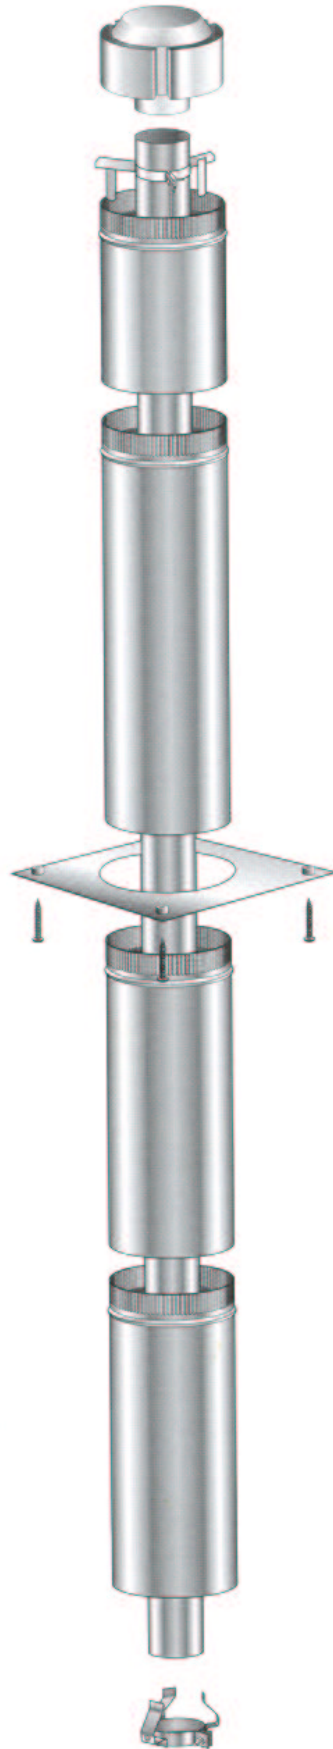

Flue Kit Part Number: 588656

When ordering PLEASE QUOTE PART NUMBER & Description, NOT Illustration No.
Determine right or left hand side from standing in viewing position