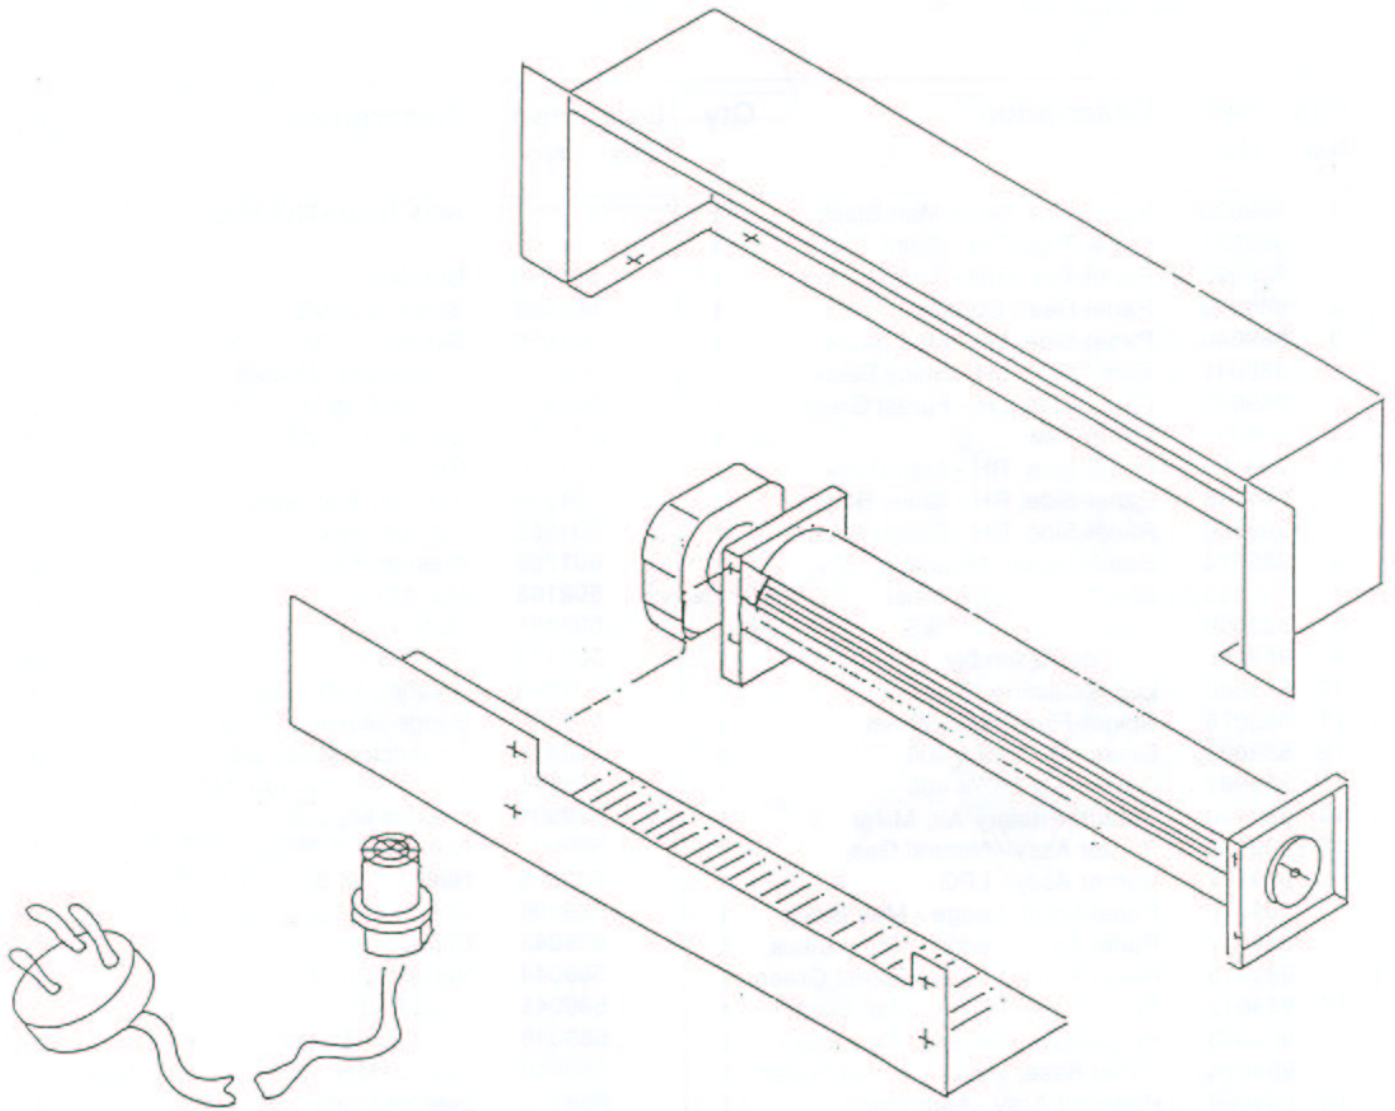

Item No	Part No	Description	Qty	Item No	Part No	Description	Qty
1	789268	Panel-Top, Grille - Black	1	501703		Washer, Flat 6 x 14 x 1.2	6
2	789275	Panel-Rear, Control - Black	1	502168		Nut, M4 Hex	2
3	789272	Panel-Side, LH - Black	1	503381		Spire-Fix, Push	2
4	789273	Panel-Rear - Black	1	503593		Washer, Flat 4mm	2
5	789283	Panel-Side, RH - Black	1	584581		Badge-Masport, Gold	1
6	589073	Bracket-Pipe, Mounting	1	588169		Thermocouple-900, M9 x 1	1
7	589053	Diverter-Draught, Inner	1	589001		Owners Manual	1
8	589056	Deflector-Baffle - S/S	1	589004		Nut-Flare, 3/8	4
9	589204	Firebox Assembly	1	589005		Nipple-Test 1/8 BSP	1
10	589075	Lug-Top, Connecting	2	589006		Fitting-Elbow 3/8F x 3/8 BSP	1
11	589076	Spigot-Flue, 100/150mm	1	589044		Valve-Control	1
12	789082	Glass-Side, 5 x 242 x 400	2	588410		Lead-Piezo	1
13	789081	Glass-Front, 5 x 587 x 400	1	588385		Electrode-Piezo, Round	1
14	789140	Venturi-Primary Air, Mixer	1	589049		Injector-Main, 2.00 - Natural Gas	1
15	989136	Burner Assy - Natural Gas	1	589159		Injector-Main, 1.50 - LPG	1
•	989137	Burner Assy - LPG	1	589051		Regulator, 3/8 - Natural Gas	1
16	789284	Panel-Front Assembly, Ledge - Black	1	589075		Lug-Top, Connecting	2
17	789267	Panel-Base, Cover - Black	1	589090		Fitting-Elbow, 3/8 x 1/4	1
18	789266	Pedestal Assy - Black	1	589101		Log-Set, Complete	1
19	989167	Plate-Cover, Glass	1	589147		Nut-Pilot with Olive, M10 x 1 1/4	2
20	589047	Pilot Assembly - Natural Gas	1	988285		Tape-Flat, Glass 3 x 20	1
•	589046	Pilot Assembly - LPG	1	588076		Fitting, Flar, 3/8F x 3/8F BSP - LPG	1
21	589080	Lug-Retaining, Glass	3	588076		Fitting, Flar, 3/8F x 3/8F BSP - NG	3
		NOT ILLUSTRATED		989208		Pipe-Main	1
	501040	Nut, M6 - Nutsert	2	588079		Pipe-Pilot	1
	501061	Screw, Set M5 x 25	9	989212		Pipe-Inlet	1
	501077	Screw, Cap M5 x 12 - Allen	2	589043		Clip-Cable	6
	501080	Screw, Pan M4 x 50	2	989162		Plate-Metering - LPG Only	1
	501086	Grommet, 19mm	3	556082		Embers-Vermiculite (1 Bag)	1
	501330	Washer, Flat 5mm	10	989245		Bracket-Glass Retaining LH	1
	501682	Nut, M6 Hex	4	989244		Bracket-Glass Retaining RH	1
				579004		Piezo	1
				789251		Kit-Blanket	1

Bold Text = Assemblies
Bulleted Text = Items included in Assemblies

589196
Fan Assembly