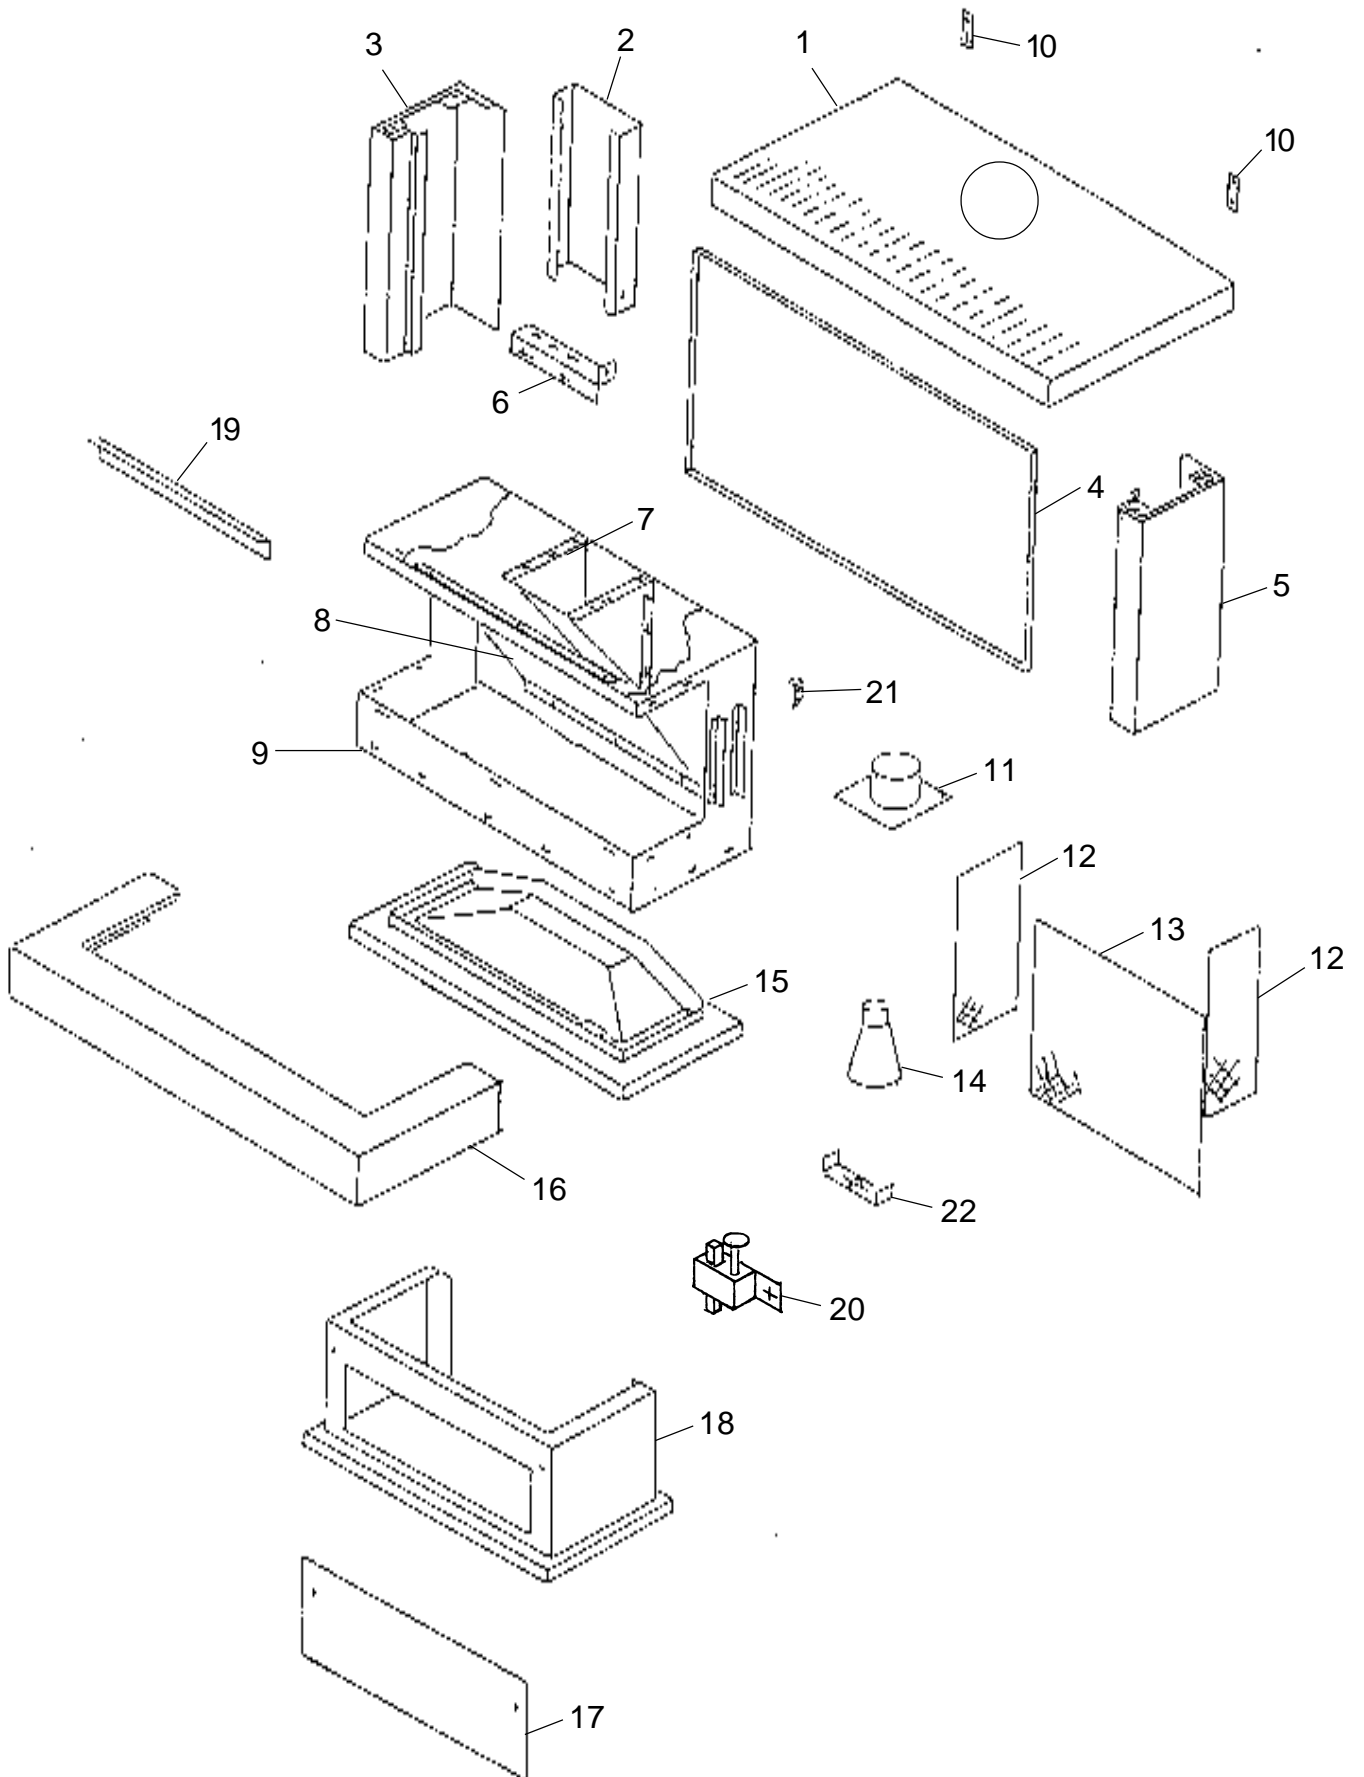

Item No	Part No	Description	Qty	Item No	Part No	Description	Qty
1	789020	Panel-Top, Grille - Matt Black	1	NOT ILLUSTRATED			
•	789021	Panel-Top, Grille - Shiny Black	1	501040		Nut, M6 - Nutsert	2
•	789022	Panel-Top, Grille - Forest Green	1	501058		Screw, Set M5 x 12	15
2	789070	Panel-Rear, Control Cover	1	501060		Screw, Pan M5 x 12 - Taptite	40
3	789040	Panel-Side, LH - Matt Black	1	501061		Screw, Set M5 x 25	9
•	789041	Panel-Side, LH - Shiny Black	1	501077		Screw, Cap M5 x 12 - Allen	2
•	789042	Panel-Side, LH - Forest Green	1	501080		Screw, Pan M4 x 50	2
4	789059	Panel-Rear	1	501086		Grommet, 19mm	3
5	789164	Panel-Side, RH - Matt Black	1	501330		Washer, Flat 5mm	2
•	789165	Panel-Side, RH - Shiny Black	1	501682		Nut, M6 Hex	4
•	789166	Panel-Side, RH - Forest Green	1	501703		Washer, Flat 6 x 14 x 1.2	6
6	589073	Bracket-Pipe, Mounting	1	502168		Nut, M4 Hex	2
7	589053	Diverter-Draught, Inner	1	503381		Spire-Fix, Push	2
8	589056	Deflector-Baffle - S/S	1	503474		Nut, M5 - Nutsert	36
9	989205	Firebox Assembly	1	503593		Washer, Flat 4mm	2
10	589080	Lug-Retaining, Glass	7	584581		Badge-Masport, Gold	1
11	589076	Spigot-Flue, 100/150mm	1	588076		Connector-Male, 3/8F x 3/8 BSP	3
12	789082	Glass - 5 x 242 x 400	2	588169		Thermocouple-900, M9 x 1	1
13	789081	Glass - 5 x 587 x 400	1	589001		Owners Manual	1
14	989140	Venturi-Primary Air, Mixer	1	589004		Nut-Flare, 3/8	4
15	989136	Burner Assy - Natural Gas	1	589005		Nipple-Test 1/8 BSP	1
	989137	Burner Assy - LPG	1	589006		Connector-Elbow 3/8F x 3/8 BSP	1
16	989190	Panel-Front Assembly, Ledge - Matt Black	1	589044		Valve-Control	1
•	989191	Panel-Front Assembly, Ledge - Shiny Black	1	588410		Lead-Piezo	1
•	989192	Panel-Front Assembly, Ledge - Forest Green	1	588385		Electrode-Piezo	1
17	789012	Panel-Base, Cover - Matt Black	1	589049		Injector-Main, 2.00 - Natural Gas	1
•	789013	Panel-Base, Cover - Shiny Black	1	589159		Injector-Main, 1.50 - LPG	1
•	789014	Panel-Base, Cover - Forest Green	1	589051		Regulator, 3/8	1
18	789008	Pedestal Assy - Matt Black	1	589075		Lug-Top, Connecting	2
•	789009	Pedestal Assy - Shiny Black	1	589090		Connector-Elbow, 3/8 x 1/4	1
•	789010	Pedestal Assy - Forest Green	1	589101		Log-Set, Complete	1
19	989167	Plate-Cover, Glass	1	589147		Nut-Pilot with Olive, 1/4	2
20	589047	Pilot Assembly - Natural Gas	1	600908		Tape-Flat, Glass 3 x 20 (2 Metres)	1
•	596046	Pilot Assembly - LPG	1	600538		Sealant-Tape	1
21	589080	Lug-Retaining, Glass	6	589172		Connector, 3/8F x 3/8F BSP - LPG	1
22	989162	Plate-Metering - LPG Only	1	589173		Connector-Elbow 3/8F x 1/4 BSP - Natural Gas	1
				989208		Pipe-Main	1
				588079		Pipe-Pilot	1
				989212		Pipe-Inlet	1
				589403		Clip-Cable	6
				597004		Piezo-Igniter	1
				556082		Embers-Vermiculite (1 Bag)	1