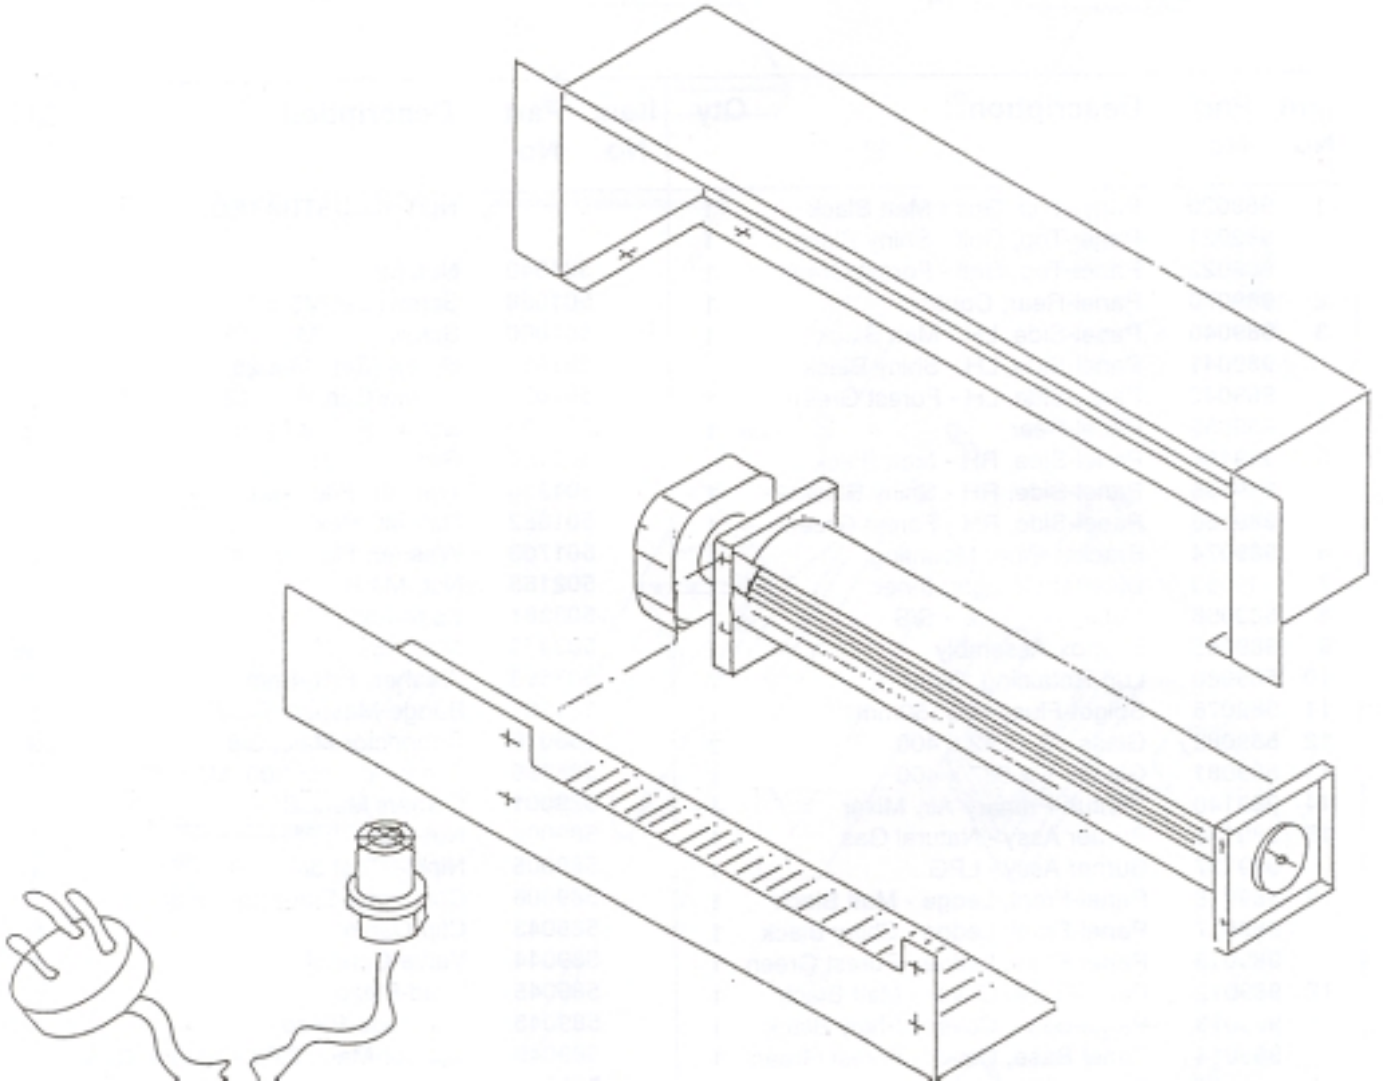

Item No	Part No	Description	Qty	Item No	Part No	Description	Qty
1	789020	Panel-Top, Grille - Matt Black	1	NOT ILLUSTRATED			
•	789021	Panel-Top, Grille - Shiny Black	1	501040		Nut, M6 - Nutsert	2
•	789022	Panel-Top, Grille - Forest Green	1	501058		Screw, Set M5 x 12	15
2	789070	Panel-Rear, Control Cover	1	501060		Screw, Pan M5 x 12 - Taptite	40
3	789040	Panel-Side, LH - Matt Black	1	501061		Screw, Set M5 x 25	9
•	789041	Panel-Side, LH - Shiny Black	1	501077		Screw, Cap M5 x 12 - Allen	2
•	789042	Panel-Side, LH - Forest Green	1	501080		Screw, Pan M4 x 50	2
4	789059	Panel-Rear	1	501086		Grommet, 19mm	3
5	789164	Panel-Side, RH - Matt Black	1	501330		Washer, Flat 5mm	2
•	789165	Panel-Side, RH - Shiny Black	1	501682		Nut, M6 Hex	4
•	789166	Panel-Side, RH - Forest Green	1	501703		Washer, Flat 6 x 14 x 1.2	6
6	589073	Bracket-Pipe, Mounting	1	502168		Nut, M4 Hex	2
7	589053	Diverter-Draught, Inner	1	503381		Spire-Fix, Push	2
8	589056	Deflector-Baffle - S/S	1	503474		Nut, M5 - Nutsert	36
9	989205	Firebox Assembly	1	503593		Washer, Flat 4mm	2
10	589080	Lug-Retaining, Glass	7	584581		Badge-Masport, Gold	1
11	589076	Spigot-Flue, 100/150mm	1	588076		Connector-Male, 3/8F x 3/8 BSP	3
12	789082	Glass - 5 x 242 x 400	2	588169		Thermocouple-900, M9 x 1	1
13	789081	Glass - 5 x 587 x 400	1	589001		Owners Manual	1
14	989140	Venturi-Primary Air, Mixer	1	589004		Nut-Flare, 3/8	4
15	989136	Burner Assy - Natural Gas	1	589005		Nipple-Test 1/8 BSP	1
	989137	Burner Assy - LPG	1	589006		Connector-Elbow 3/8F x 3/8 BSP	1
16	989190	Panel-Front Assembly, Ledge - Matt Black	1	589044		Valve-Control	1
•	989191	Panel-Front Assembly, Ledge - Shiny Black	1	588410		Lead-Piezo	1
•	989192	Panel-Front Assembly, Ledge - Forest Green	1	588385		Electrode-Piezo	1
17	789012	Panel-Base, Cover - Matt Black	1	589049		Injector-Main, 2.00 - Natural Gas	1
•	789013	Panel-Base, Cover - Shiny Black	1	589159		Injector-Main, 1.50 - LPG	1
•	789014	Panel-Base, Cover - Forest Green	1	589051		Regulator, 3/8	1
18	789008	Pedestal Assy - Matt Black	1	589075		Lug-Top, Connecting	2
•	789009	Pedestal Assy - Shiny Black	1	589090		Connector-Elbow, 3/8 x 1/4	1
•	789010	Pedestal Assy - Forest Green	1	589101		Log-Set, Complete	1
19	989167	Plate-Cover, Glass	1	589147		Nut-Pilot with Olive, 1/4	2
20	589047	Pilot Assembly - Natural Gas	1	600908		Tape-Flat, Glass 3 x 20 (2 Metres)	1
•	596046	Pilot Assembly - LPG	1	600538		Sealant-Tape	1
21	589080	Lug-Retaining, Glass	6	589172		Connector, 3/8F x 3/8F BSP - LPG	1
22	989162	Plate-Metering - LPG Only	1	589173		Connector-Elbow 3/8F x 1/4 BSP - Natural Gas	1
				989208		Pipe-Main	1
				588079		Pipe-Pilot	1
				989212		Pipe-Inlet	1
				589403		Clip-Cable	6
				597004		Piezo-Igniter	1
				556082		Embers-Vermiculite (1 Bag)	1