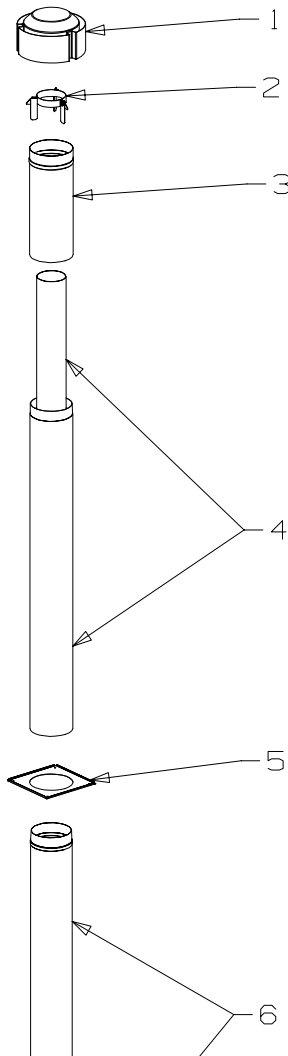

A complete installation will require one roof penetration kit plus one trim kit. Add extra lengths as needed for taller installations.

(a) TRIM KIT

contains: 2 x 145mm powder coated x 1200mm lengths
2 x 100mm stainless steel x 1200mm lengths
1 x ceiling plate
1 x packet screws

(b) ROOF PENETRATION KIT (588635)

contains: 1 x 150mm galvanised outer heatshield x 1200mm
1 x 150mm galvanised slip extension-outer heatshield x 400mm
1 x 100mm stainless steel flue x 1200mm
1 x stainless steel gas anti down draught cowl
1 x 100 - 150mm flue spacer bracket-top
1 x 100mm flue space bracket-bottom

TRIM KIT - Part Nos	588630	Matt Black
	588631	Forest Green
	588632	Warm White
	588633	Gloss Black
	588634	Charcoal

Item No	Part No	Description	Qty	Item No	Part No	Description	Qty
1	551484	Cowl-Gas - 100mm	1	7	551499	Flue Trim - 1200mm x 145mm - Matt Black	2
2	551491	Flue Spacer Bracket-Top - 100mm/150mm	1	•	551500	Flue Trim - 1200mm x 145mm - Forrest Green	2
3	551485	Slip Extension-Outer Heatshield - Galvanised - 150mm x 400mm	1	•	551501	Flue Trim - 1200mm x 145mm - Warm White	2
4	551482	Flue Length - Stainless Steel - 100mm x 1200mm	3	•	551502	Flue Trim - 1200mm x 145mm - Gloss Black	2
5	551483	Flue Length-Outer Heatshield - Galvanised - 150mm x 1200mm	1	•	551503	Flue Trim - 1200mm x 145mm - Charcoal	2
6	551504	Plate-Ceiling - Matt Black	1	8	551486	Flue Spacer Bracket-Bottom	1
•	551505	Plate-Ceiling - Forest Green	1	9	503438	Screw, Pan M6 x 30	2