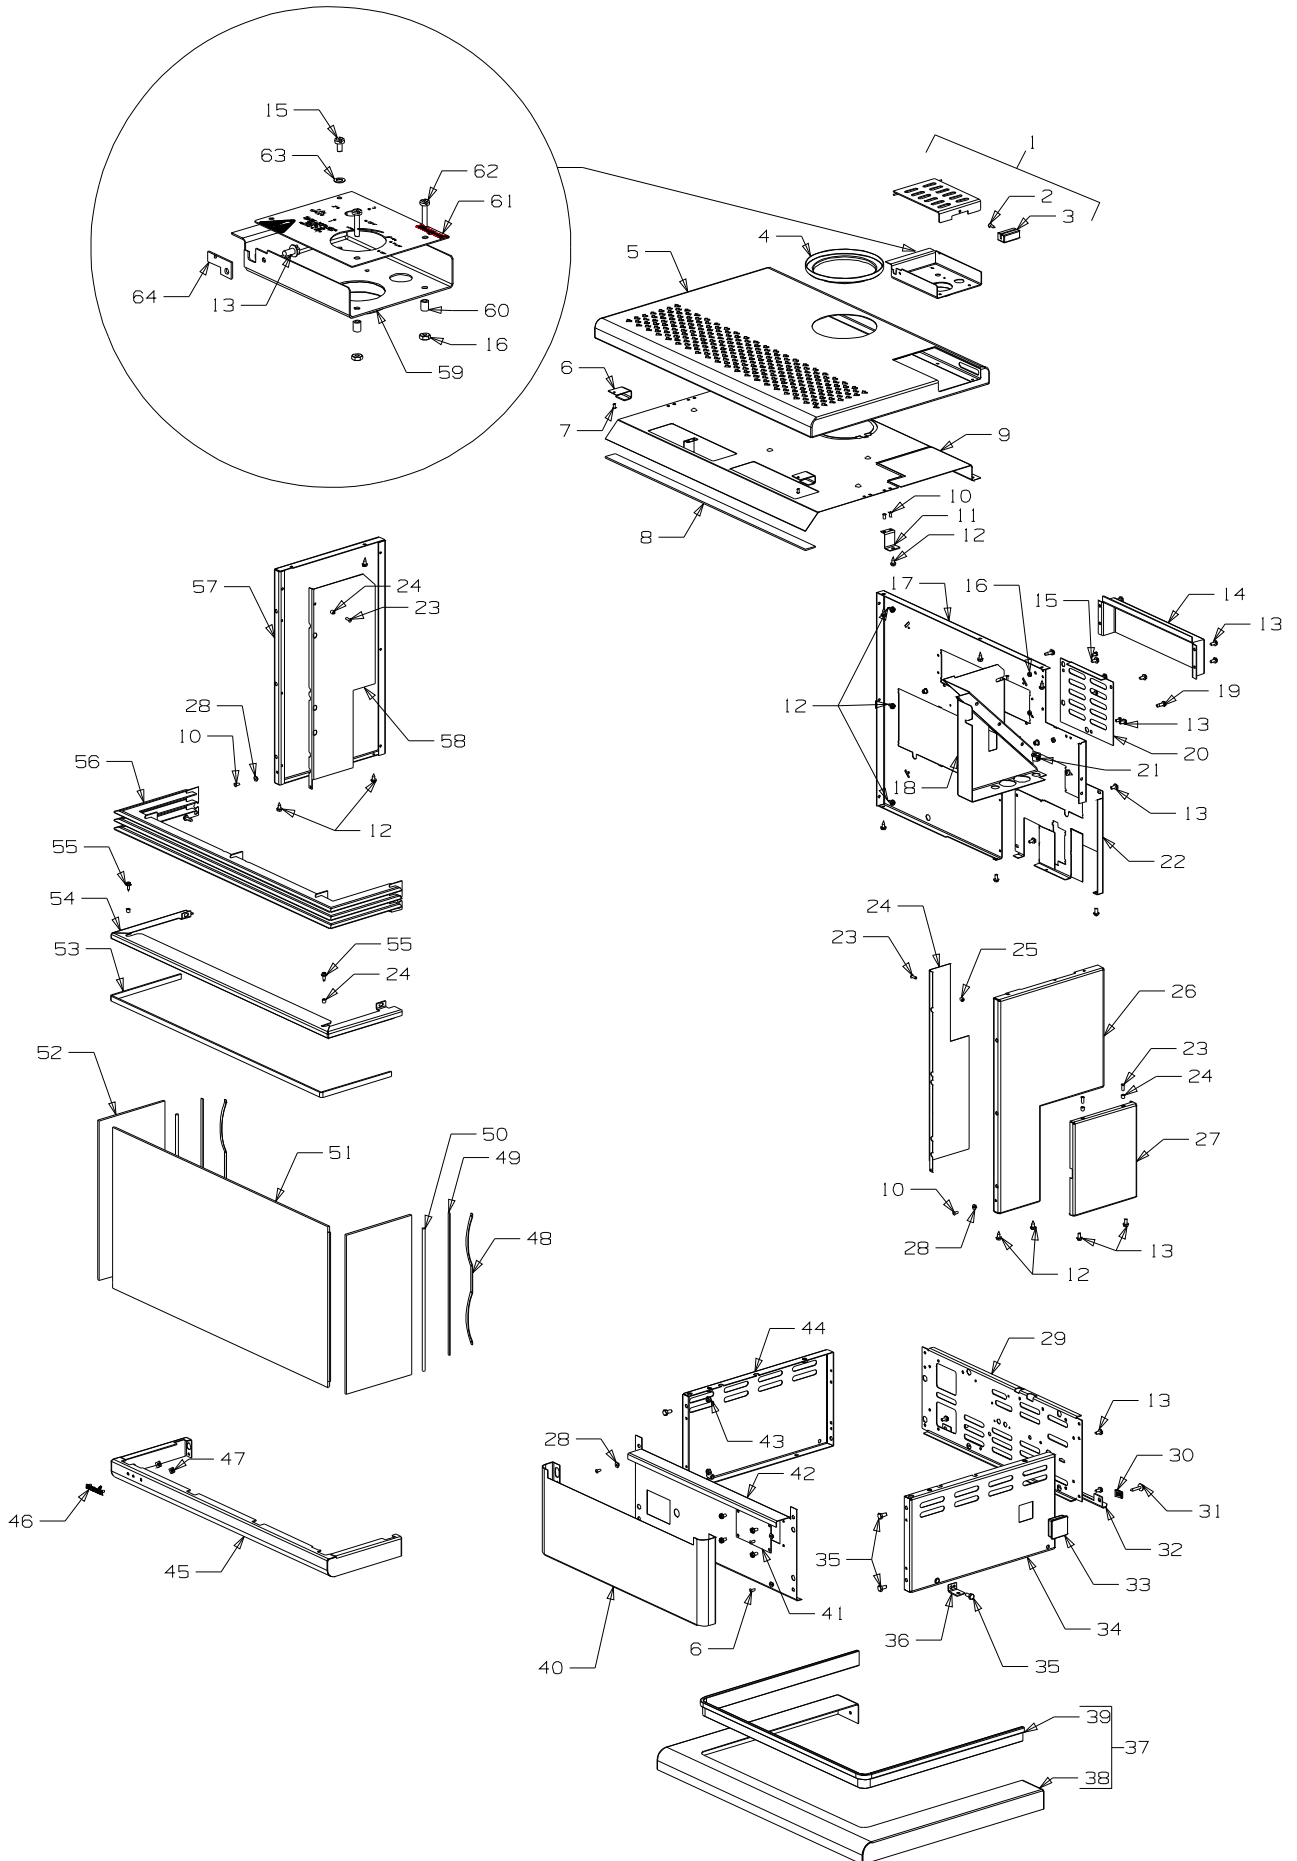

When ordering PLEASE QUOTE PART NUMBER & Description, NOT Illustration No.
Determine right or left hand side from standing in viewing position

Item No	Part No	Description	Qty	Item No	Part No	Description	Qty
1	791078	Lid-Control, Long - Black	1	31	503459	Screw, S/T 12 x 25	6
2	503004	• Screw; CSK No. 8 x 5/8"	1	32	995612	Bracket-Seismic Restraint	1
3	588233	• Knob-Cover, Control Valve - Black	1	33	586155	Plug-Switch Hole	1
4	791105	Collar-Flue - Black	1	34	791104	Panel-Pedestal, RH - Black	1
5	791090	Panel-Top - Black	1	35	501959	Screw, Set M6 x 12	10
6	991201	Hook-Suspension, Louvre	2	36	986413	Bracket-Seismic Restraint	2
7	503429	Rivet-Pop 3.2 Dia x 4.8	6	37	991106	Foot Assy - Black	1
8	700714	Tape - 3 x 25 x 610	1	38	791106	• Panel-Pedestal, Foot	1
9	991023	Heatshield-Top	1	39	991120	• Trim-Pedestal - Black	1
10	586167	Rivet-Pop 4.0 Dia x 4.8	10	40	791102	Panel-Pedestal, Front - Black	1
11	988082	Bracket-Mounting, Heatshield	2	41	988665	Panel-Access, Venturi	1
12	503259	Screw; S/T 10 x .5	23	42	988629	Panel-Pedestal, Front Inner	1
13	503630	Screw; S/T 10 x .4	41	43	501682	Nut, M6	4
14	791093	Cover-Rear, Diverter - Black	1	44	791103	Panel-Pedestal, LH - Black	1
15	503621	Screw, Pan M4 x 8	6	45	791101	Panel Assy-Front - Black	1
16	503622	Nut, M4 Hex Stainless	8	46	591346	Badge - Gold	1
17	791088	Panel-Rear Gasfire - Black	1	47	503381	Push Fix, Spire	2
18	791024	Heatshield Assy-Control	1	48	588048	Spring-Glass Retainer	2
19	503489	Screw, Set M5 x 16	3	49	588062	Strip-Backing, Glass Spring	2
20	791081	Panel-Access, Piezo - Black	1	50	788510	Rope-Glass Fibre, 5.5	1
21	586734	Bush-Plastic	1	51	788738	Glass-Front, 5 x 661 x 333	1
22	791091	Panel-Rear Access - Black	1	52	788575	Glass-Side, 5 x 330 x 162	2
23	501303	Rivet-Pop 4.0 Dia x 7.9	4	53	790229	Tape - 3 x 10	1
24	991022	Heatshield-Side, RH	1	54	791239	Trim-Glass, Retainer	1
25	986148	Spacer-Grille	6	55	503704	Screw; S/T 8 x .5	2
26	791099	Panel-Side, RH - Black	1	56	791098	Louvre Assy - Black	1
27	791080	Panel-Access, Control - Black	1	57	791100	Panel-Side, LH - Black	1
28	986149	Spacer-Front Panel	6	58	988670	Heatshield-Side, LH	1
29	791150	Panel-Fan Mounting - Black	1	59	988430	Panel-Backing, Control - Black	1
30	503388	Nut-Spire	2	60	988388	Spacer-Control Panel	2
				61	591345	Plate-Control Panel	1
				62	503661	Screw, Pan M4 x 20	2
				63	503106	Washer, Flat M5	1
				64	988435	Catch-Hinge, Lid	1

Bold Text = Assemblies
Bulleted Text = Items included in Assemblies