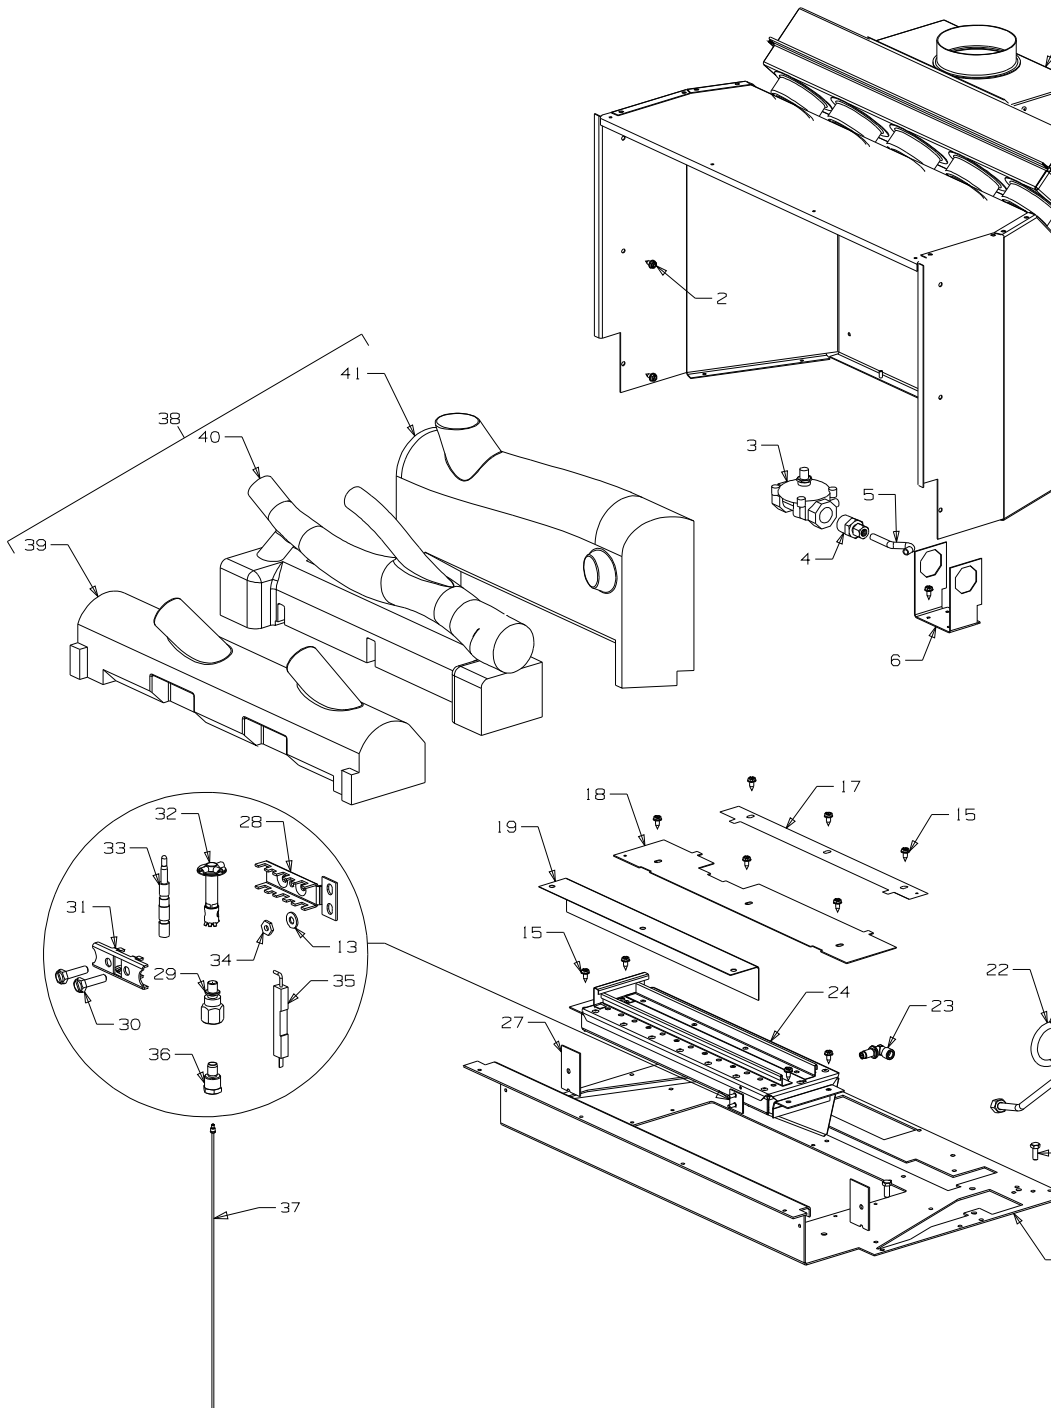

Item	Part No	Description	Qty	Item	Part No	Description	Qty
1		Firebox Assy	1	23	588173	Injector-Main, 0.95	
2	503259	Screw, S/T 10 x 0.5	20			- Natural Gas	1
3	588051	Regulator - Natural Gas	1	•	588175	Injector-Main, 1.50 - L.P.G	1
4	588077	Fitting-Complete		24	788290	Burner Assy-Gas	
		8 x 1/2" - Natural Gas	1			- Natural Gas	1
5	988355	Tube-Connecting, 5/16"		•	788241	Burner Assy-Gas - L.P.G.	1
		- Natural Gas	1	25	501959	Screw, Set M6 x 12	10
6	988065	Bracket-Mounting,		26	988495	Base Plate	1
		Regulator - Natural Gas	1	27	988557	Plate-Stop, Spillage - Black	2
7	588170	Knob-Control Valve	1		588292	Pilot Assembly	
8	588399	Bush-Plastic	2			- Natural Gas	1
9	588332	Rod-Control Valve	1		588293	Pilot Assembly - L.P.G.	1
10	588322	Universal-Control Valve	1	28	588255	• Bracket-Mounting, Pilot	1
11	503652	Clip, Hairpin Dia 1.4mm	2	29	588382	• Jet-Pilot, 0.48 Combined	
12	502203	Screw, Pan M4 x 12	1			- Natural Gas	1
13	503593	Washer, Flat 4 x 9 x 1	3	•	588168	• Jet-Pilot, 0.30 Combined	
14	588081	Board-Insulating, Ceramic	1			- L.P.G.	1
15	503630	Screw, S/T 10 x 0.4	30	30	503625	• Screw, Set-Pilot Bracket	2
16	988064	Bracket-Mounting, Control		31	588256	• Bracket-Support, Pilot	1
		Valve	1	32	588174	• Pilot Head-3 way	1
17	988069	Plate-Metering, Rear		33	588259	Thermocouple-750, M9 x 1	1
		- Natural Gas	1	34	502168	Nut, Hex M4	2
18	988039	Plate-Metering, Front		35	588166	Electrode-Peizo, Spade	
		- Natural Gas	1			Terminal	1
19	988347	Deflector-Draught,		36	588252	Nut-Olive, M10 x 1	1
		Pilot Light	1	37	588079	Tube-Inlet, Pilot 3/16" x 725	1
20	588354	Fitting-Complete		38	988029	Log Assy-Ceramic	1
		8 x 3/8" - Natural Gas	1	39	988343	• Log-Ceramic, Front	1
21	788260	Valve-Control, Gas 600mm	1	40	988373	• Log-Ceramic, Middle	1
22	588344	Tube-Main Injector	1	41	988056	• Log-Ceramic, Rear	1

Bold Text = Assemblies
Bulleted Text = Items included in Assemblies