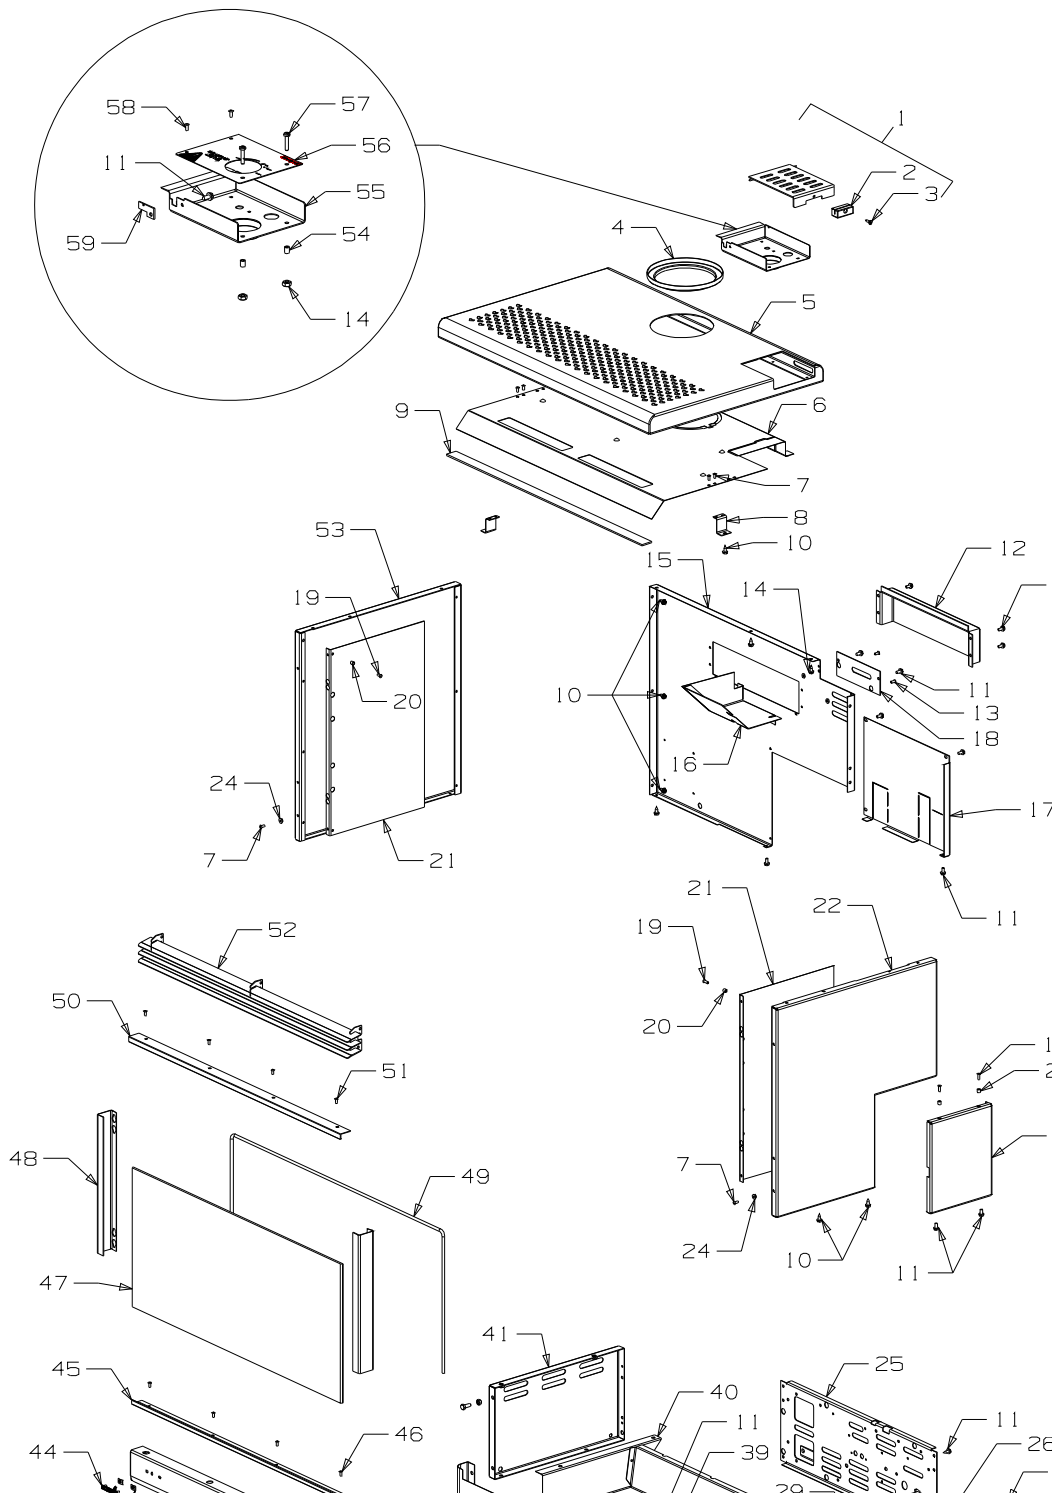

KENT

FREESTANDING GAS FIRES

ESTATE Natural Gas/LPG

Part Numbers	Natural Gas	Black	988892
	LPG	Black	988893

From Serial Number 4007380

Item No	Part No	Description	Qty	Item No	Part No	Description	Qty
1	791078	Panel-Lid, Control - Black	1	31	501959	Screw, Set M6 x 12	10
2	588233	• Knob-Cover, Control Valve	1	32	986413	Bracket-Seismic Restraint	2
3	503004	• Screw, CSK No. 8 x 5/8"	1	33	501682	Nut, M6	6
4	791105	Collar-Flue - Black	1	34	991077	Foot Assy - Black	1
5	791090	Panel-Top - Black	1	35	791077	• Panel-Foot - Black	1
6	991023	Heatshield-Top Panel	1	36	786218	• Trim - Gold	1
7	586167	Rivet, 4.0 Dia x 4.8	16	37	791083	Panel-Pedestal, Front	
8	988082	Bracket-Mounting, Heatshield	2			- Black	1
9	700714	Tape - 3 x 25 x 610	1	38	588399	Bush-Plastic	2
10	503259	Screw, S/T 10 x .5	20	39	988652	Plate-Cover, Heatshield	1
11	503630	Screw, S/T 10 x .4	30	40	988291	Heatshield- Pedestal	1
12	791093	Cover-Rear, Diverter - Black	1	41	791084	Panel-Pedestal, LH Side	
13	503621	Screw, Pan M4 x 8	6			- Black	1
14	503622	Nut, M4 Hex Stainless	6	42	791110	Panel-Front - Black	1
15	791088	Panel-Rear - Black	1	43	503381	Push Fix, Spire	2
16	988442	Heatshield, Control Panel	1	44	591346	Badge - Gold	1
17	791091	Panel-Rear Access - Black	1	45	788528	Trim-Glass Retainer, Bottom	
18	791166	Panel-Access, Piezo - Black	1			- Black	1
19	501303	Rivet-Pop 4.0 Dia x 7.9	10	46	503627	Rivet, 4.0 Dia	20
20	986148	Spacer-Grille	4	47	988001	Glass - 5 x 655 x 295	1
21	988529	Heatshield-Side	2	48	791111	Panel-Trim, Glass - Black	2
22	791108	Panel-Side, RH - Black	1	49	790229	Tape-Glass, Flat 3 x 10	1
23	791080	Panel-Access, Control		50	788527	Trim-Glass Retainer, Top	1
		- Black	1	51	503704	Screw, S/T 8 x 0.5	4
24	986149	Spacer-Front Panel	6	52	791153	Grille-3 Louvre - Black	1
25	791150	Panel-Fan Mount - Black	1	53	791109	Panel-Side, LH - Black	1
26	995612	Bracket-Seismic Restraint	1	54	988388	Spacer-Control Panel	2
27	503459	Screw; S/T 12 x 25	6	55	988430	Panel-Backing, Control	
28	503388	Nut-Spire	2			- Black	1
29	791085	Panel-Pedestal, RH Side		56	591345	Plate-Control Panel	1
		- Black	1	57	503661	Screw, Pan M4 x 20	2
30	586155	Plug-Switch Hole	1	58	503429	Rivet-Pop, 3.2 Dia x 4.8	8
				59	988435	Catch-Hinge, Lid	1