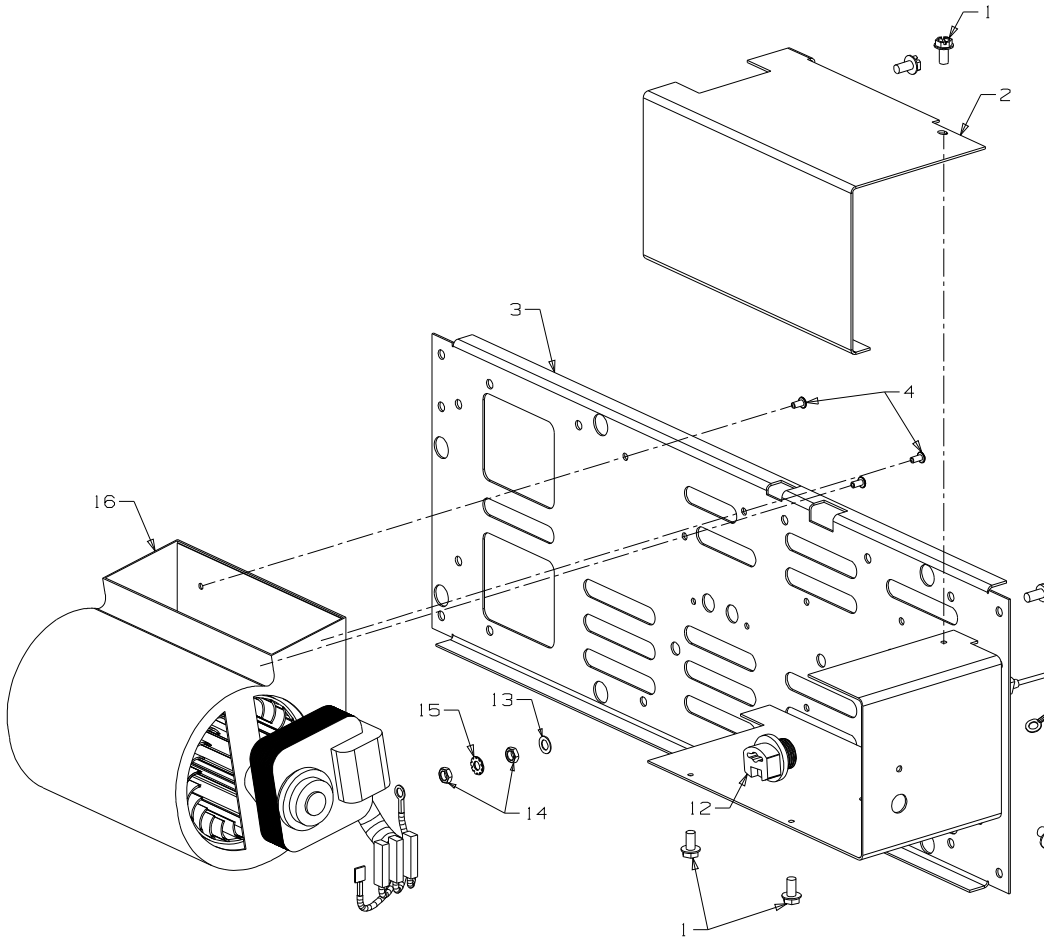

Part No's. 986364 Fan Assembly - Black

Item No	Part No	Description	Qty	Item No	Part No	Description	Qty
1	501110	Screw, S/T 6 x .25	4	9	501704	Washer, Flat 10 x 19 x 1.6	1
2	986187	Cover-Fan Motor	1	10	585624	Switch-4 Position	1
3	986192	Panel Assy-Fan - Black	1	11	588507	Terminal-Utilux, 6.3mm	1
4	501767	Rivet-Pop 3.2 Dia x 3.2	3	12	502068	Clamp-Cable	1
5	588086	Loom	1	13	503106	Washer, Flat M5	2
6	577089	Nut-Cable	1	14	501856	Nut, M5	2
7	501857	Screw, Pan M5 x 10	1	15	503371	Washer-Fan Disc 5 ID x 10 OD	1
8	585625	Knob-Fan Switch	1	16	586174	Fan-3 Speed	1