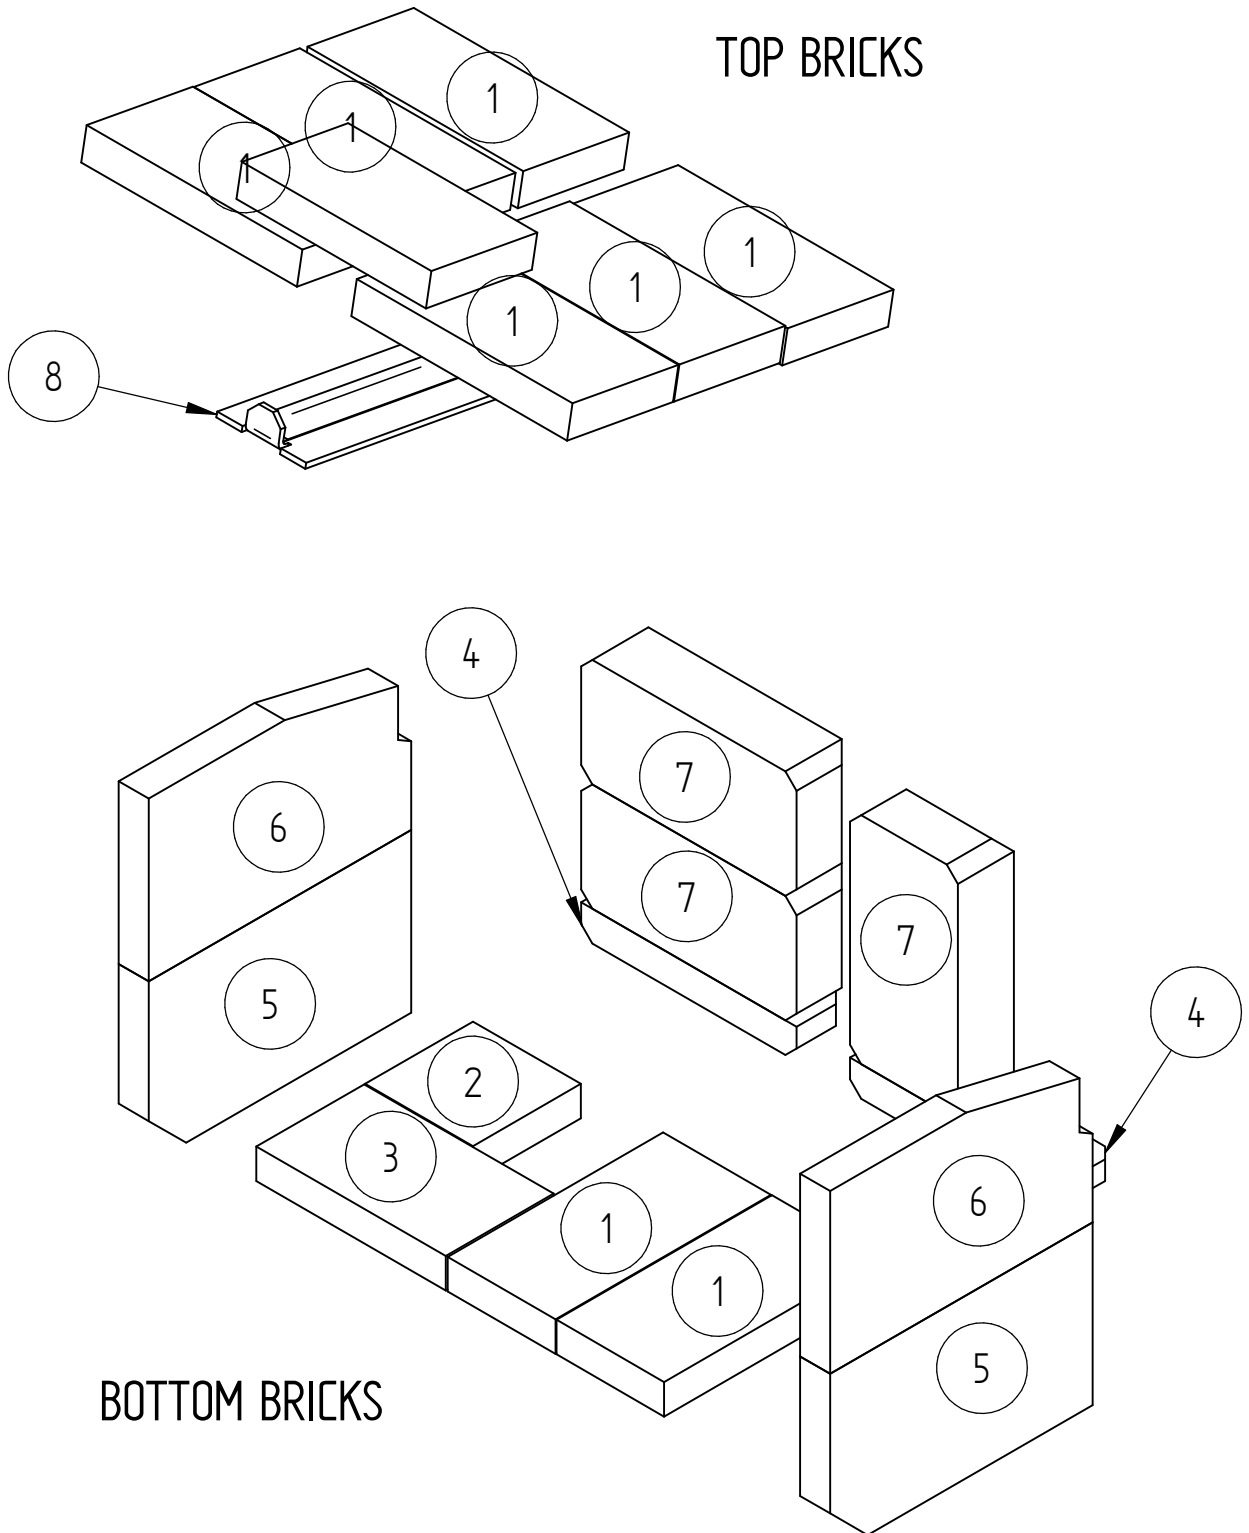

BAFFLE AND BRICKS LAYOUT (983902)

When ordering PLEASE QUOTE PART ID along with Finish Suffix (if applicable)

BAFFLE AND BRICKS LAYOUT (983902)				
Item	Part ID	Model(s)	Description	Qty
		983902		
1	583024	-	BRICK 32 X 115 X 230, OSB1600	8
2	983029	-	BRICK 32 X 115 X 115, OSB1600	1
3	983022	-	BRICK 32 X 115 X 202, OSB1600	2
4	583026	-	BRICK 32 X 54 X 230, OSB1600	3
5	583095	-	BRICK-OSBURN-SIDE-LOWER	2
6	583096	-	BRICK-OSBURN-SIDE-UPPER	2
7	583023	-	BRICK 60 X 115 X 230, OSB1600	3
8	983040	-	BAFFLE SUPPORT, WELD ASSEMBLY - OSB1600	1

When ordering PLEASE QUOTE PART ID along with Finish Suffix (if applicable)