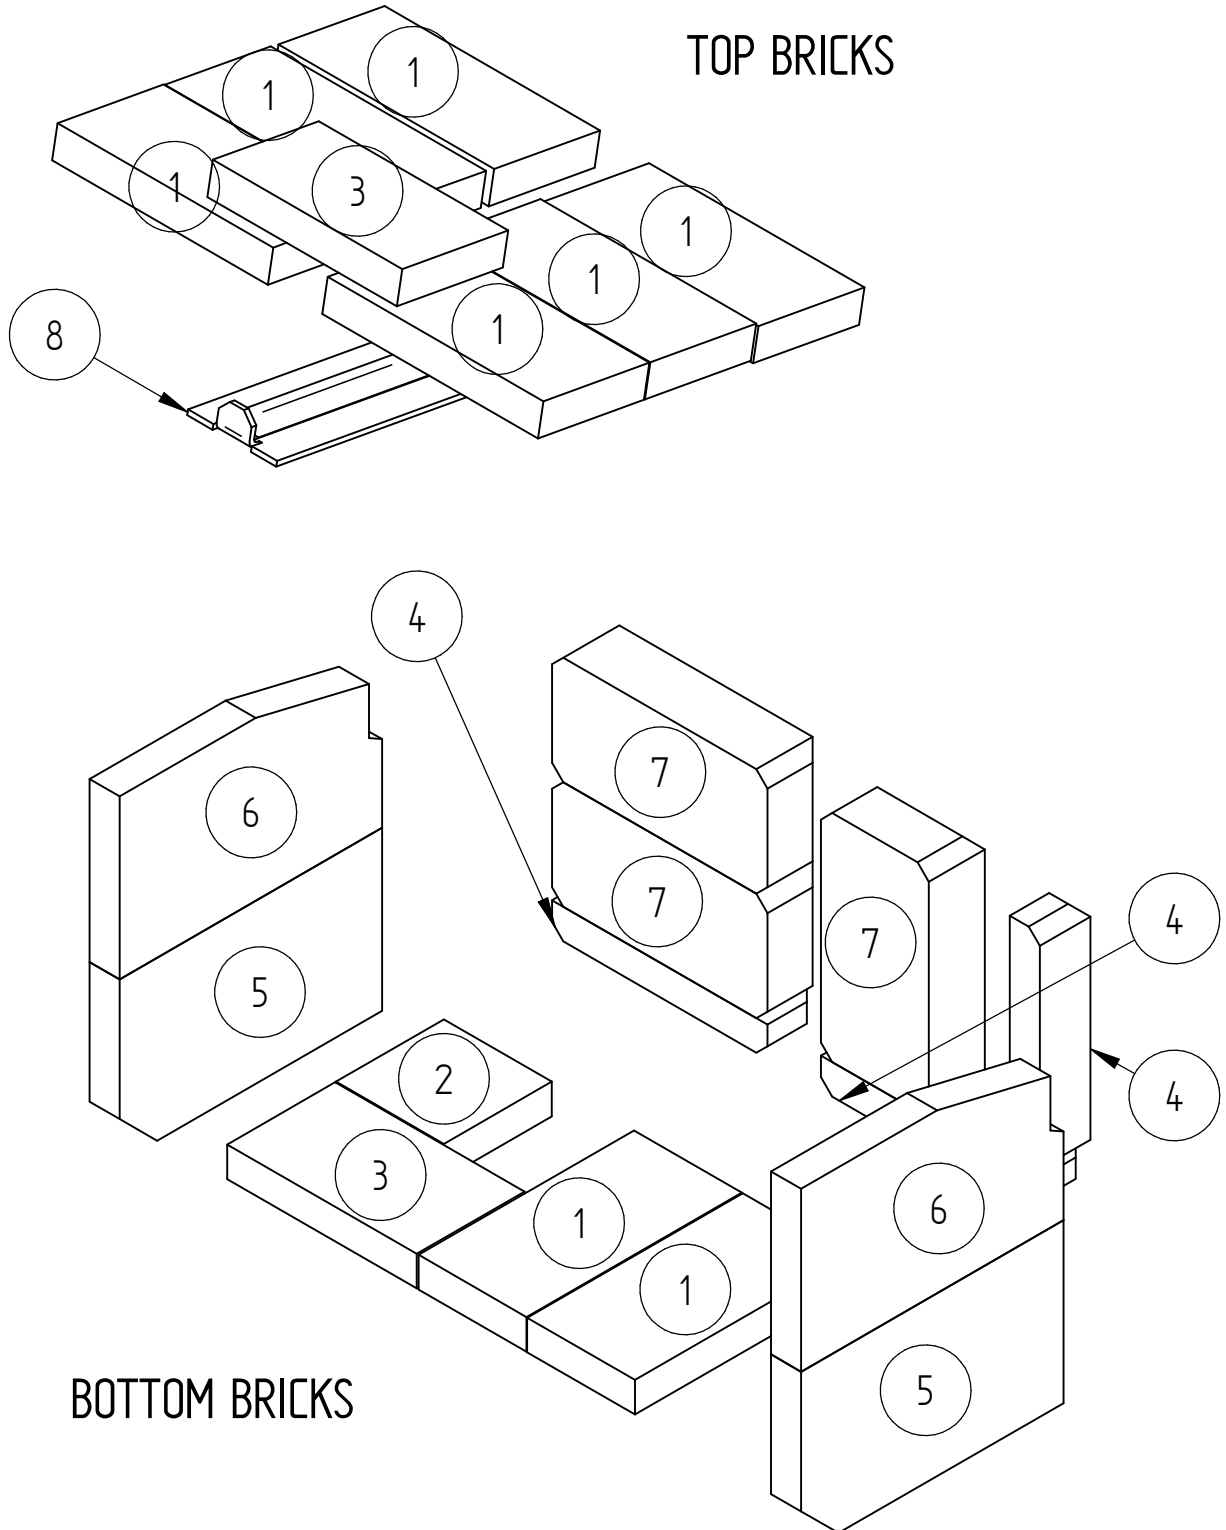

BAFFLE AND BRICKS LAYOUT (983901)

When ordering PLEASE QUOTE PART ID along with Finish Suffix (if applicable)

BAFFLE AND BRICKS LAYOUT (983901)				
Item	Part ID	Model(s)	Description	Qty
		983901		
1	583024	-	BRICK 32 X 115 X 230, OSB1600	8
2	983029	-	BRICK 32 X 115 X 115, OSB1600	1
3	983022	-	BRICK 32 X 115 X 202, OSB1600	2
4	583026	-	BRICK 32 X 54 X 230, OSB1600	3
5	583095	-	BRICK-OSBURN-SIDE-LOWER	2
6	583096	-	BRICK-OSBURN-SIDE-UPPER	2
7	583023	-	BRICK 60 X 115 X 230, OSB1600	3
8	983040	-	BAFFLE SUPPORT, WELD ASSEMBLY - OSB1600	1

When ordering PLEASE QUOTE PART ID along with Finish Suffix (if applicable)