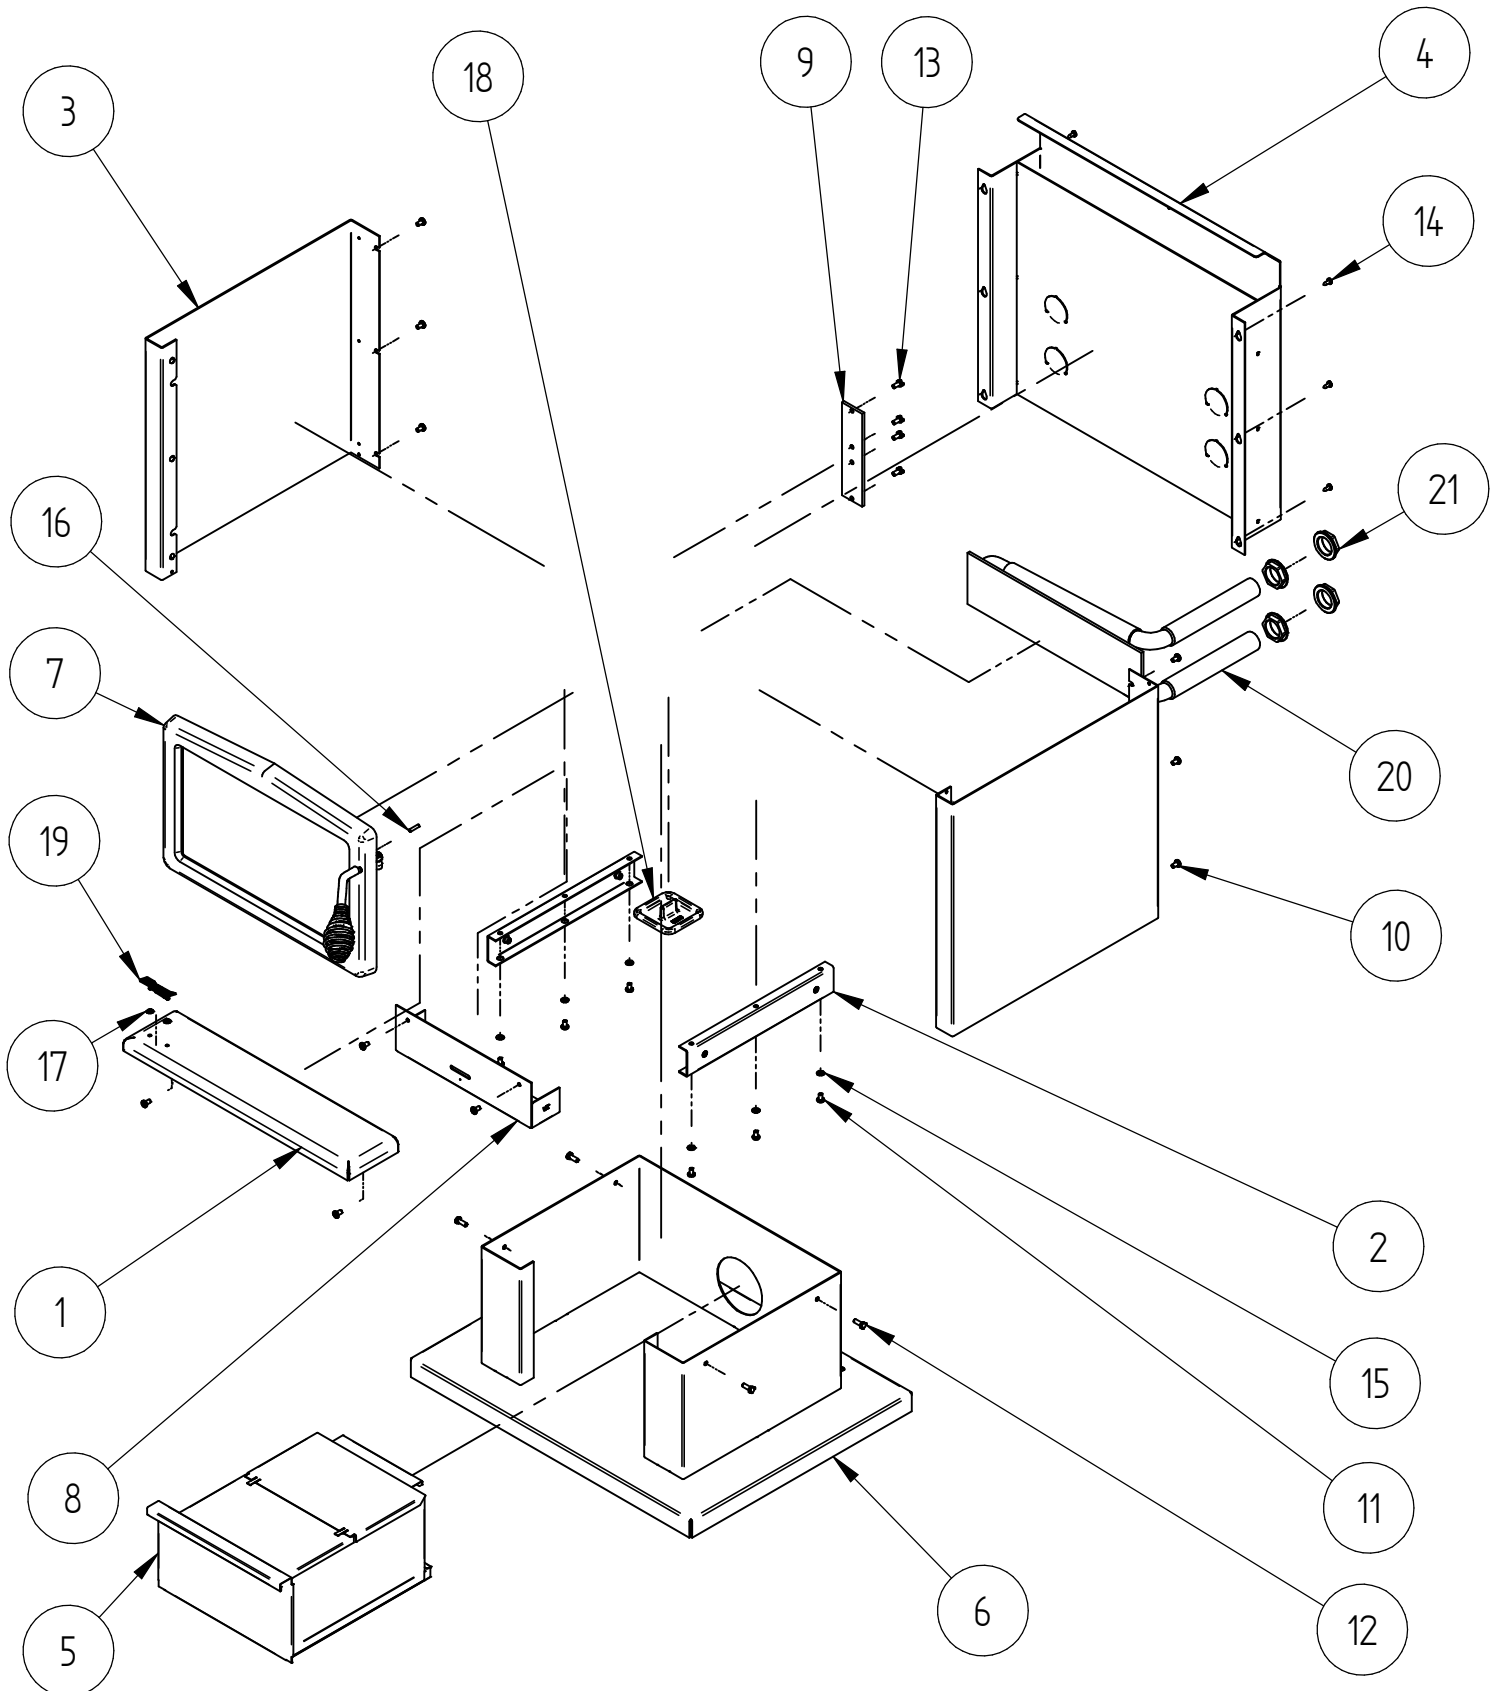

## PANELS, DOOR AND PEDESTAL

When ordering PLEASE QUOTE PART ID along with Finish Suffix (if applicable)

PANELS, DOOR AND PEDESTAL					
Item	Part ID	Model(s)		Description	Qty
		983901	983902		
1	983014	V02	V02	ASH SHELF, OSB1600	1
2	983037	-	-	REVNUT ASSEMBLY - BRACKET-PEDESTAL, OSB1600	2
3	983050	V02	V02	PANEL-SIDE, OSB1600	2
4	983058	V02	V02	HEAT SHIELD-REAR, WELD ASSEMBLY - OSB1600	1
5	983060	V02	V02	ASH DRAWER ASSY, OSB1600	1
6	983068	V02	V02	PEDESTAL ASSEMBLY	1
7	983083	V02	V02	DOOR ASSEMBLY COMPLETE, OSBURN 1600	1
8	983084	V02	V02	"W" PANEL-AIR CONTROL, OSB1600	1
9	983086	-	-	PLATE COVER, W/B HOLES	1
10	521045	-	-	SCREW; M6X10 PAN POZI BLK	10
11	521046	-	-	SCREW; M6X10 PAN POZI ZP	6
12	521052	-	-	SCREW; M6X16 HEX BLK	4
13	521075	-	-	SCREW; M6X12 HEX ZP	4
14	521605	-	-	SCREW; S/T 10GX1/2" PAN POZI ZP	6
15	523031	-	-	WASHER; FLAT M6 ZP	6
16	525012	-	-	PIN; TENSION 4X20 BLK	1
17	526001	-	-	CLIP; STARLOCK 4 DIA SLP04	2
18	683019	-	-	ASH DUMP CAP, OSB1600	1
19	587835	-	-	BADGE MASPORT HEATING	1
20	OSBWB	-	-	OSBWB - Water Booster	1
21	WB_NUT_BR	-	-	Water Booster Nut Brass	4