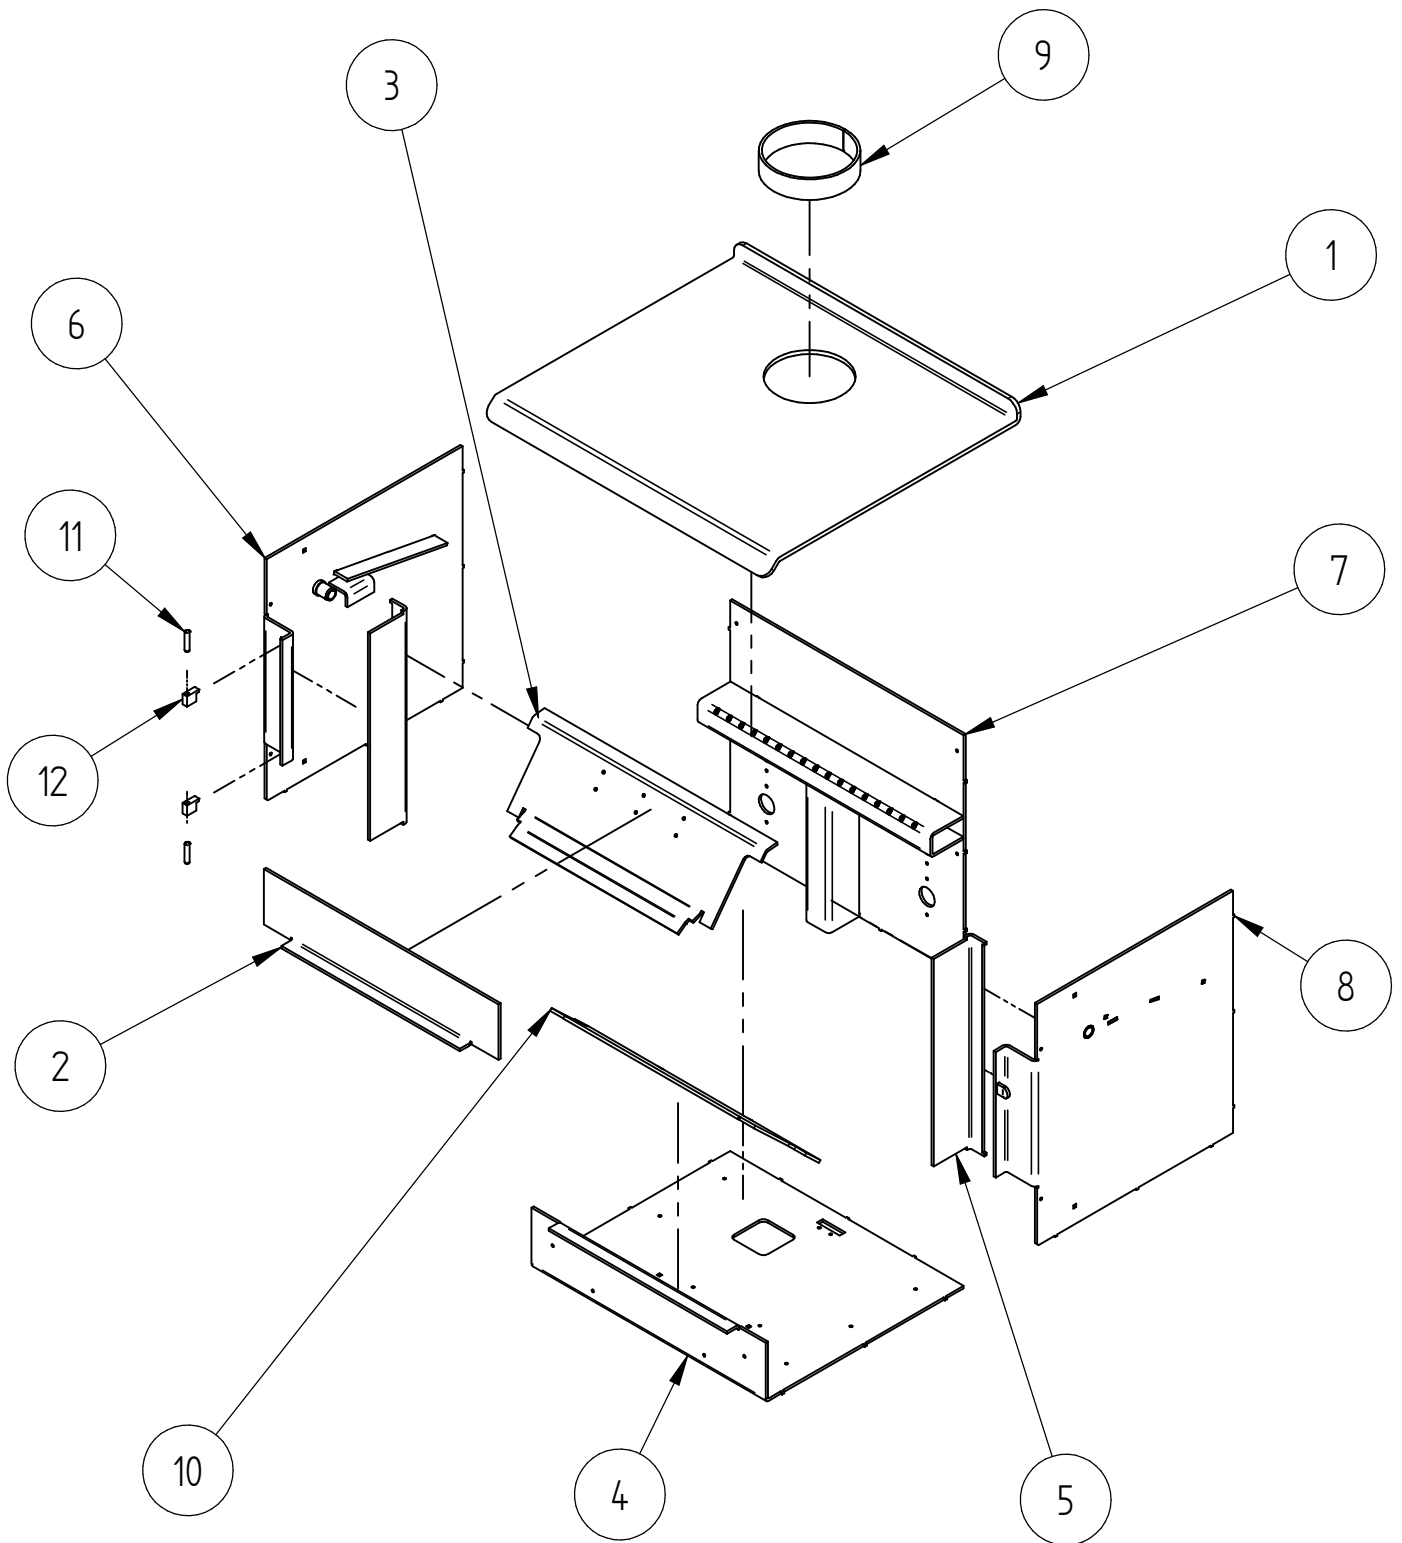

FIREBOX DETAILS

When ordering PLEASE QUOTE PART ID along with Finish Suffix (if applicable)

FIREBOX DETAILS: 983001					
Item	Part ID	Model(s)		Description	Qty
		983901	983902		
1	983031	-	-	TOP PLATE, WELD ASSEMBLY, OSB1600	1
2	983033	-	-	UPPER, FRONT PLATE, F/B, OSB1600	1
3	983036	-	-	AIR DEFLECTOR-TOP, OSB1600	1
4	983043	-	-	BOTTOM- F/B, OSB1600	1
5	983045	-	-	AIR DUCT-FRONT, OSB1600	2
6	983054	-	-	LEFT SIDE PANEL, WELD ASSEMBLY - OBS1600	1
7	983059	-	-	F/B REAR PANEL, WELD ASSEMBLY - OBS1600	1
8	983069	-	-	RIGHT SIDE PANEL, WELD ASSEMBLY - OBS1600	1
9	CFS00120	-	-	CFS SPIGOT	1
10	983071	-	-	AIR DUCT-BOTTOM, OSB1600	1
11	525200	-	-	DOWEL PIN DIA5/16 X 1-1/2"	2
12	583018	-	-	HINGE BLOCK MK2 OSB1600	2

When ordering PLEASE QUOTE PART ID along with Finish Suffix (if applicable)