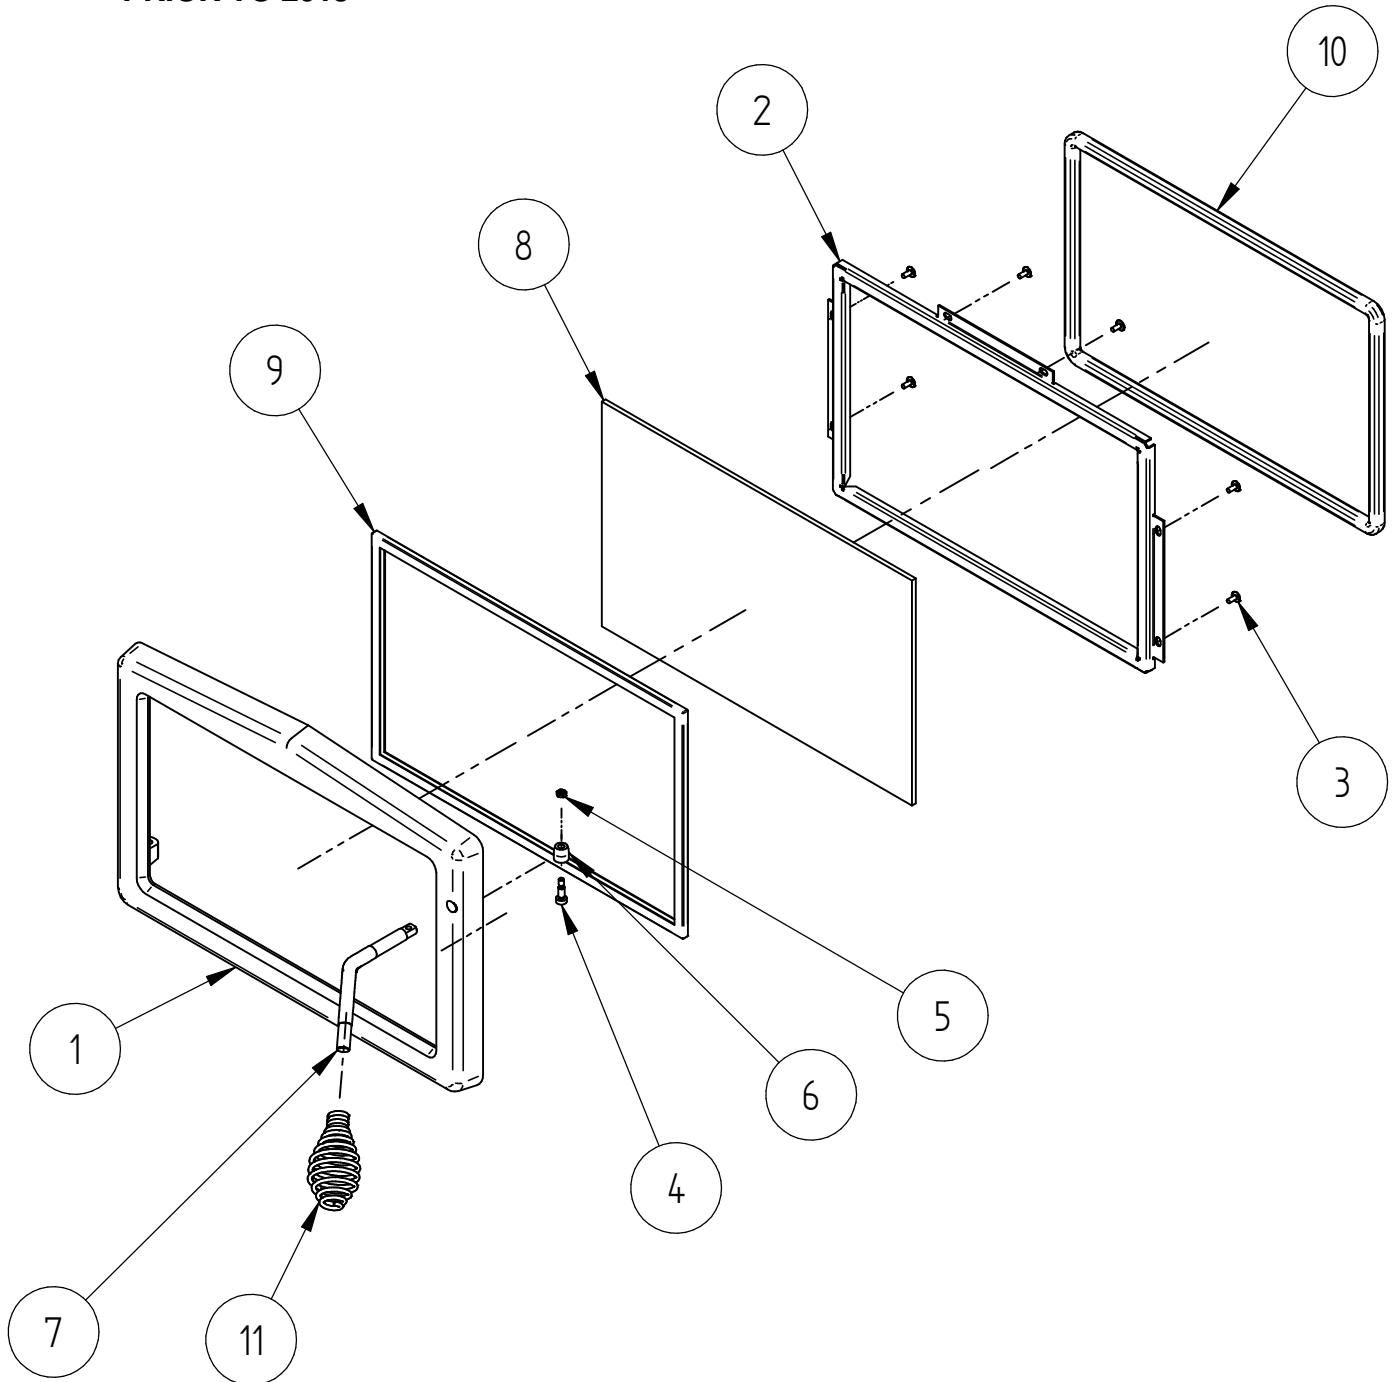

DOOR ASSEMBLY

* PRIOR TO 2015

FOR REPLACEMENT OF DOOR HANDLE:-
UNITS PRIOR TO 2015 - USE AC09185 (IMPERIAL THREADS ON SPINDLE & WIRE HANDLE) - PAGE 12 & 13

* PRIOR TO 2015

DOOR ASSEMBLY					
Item	Part ID	Model(s)		Description	Qty
		983901	983902		
		983083V02			
1	983002	-	-	DOOR, OSB1600	1
2	983053	-	-	RETAINER-GLASS, OSB1600	1
3	521506	-	-	SCREW; UNC 8-32x3/8" BUTTON ALLEN BLK	6
4	521903	-	-	SCREW; CAP SHOULDER DIA 6 (M5) X 12 ALLEN	1
5	522901	-	-	NUT; BINX M5 ZP	1
6	583008	-	-	ROLLER-HANDLE, OSB1600	1
7	583016	-	-	SPINDLE-DOOR, OSB1600	1
8	583017	-	-	GLASS - W/FIRE OSBURN 5X409X257	1
9	C20MMLT	-	-	TAPE ,FLT 3 X 20 LDR AD BLK X 50m ROLL	1
10	C13MMDR	-	-	DOOR ROPE	1
11	KRR00376BK	-	-	KRR DOOR HANDLE	1

*Optional Sale Kit

* AC09185 - DOOR HANDLE KIT (IMPERIAL)