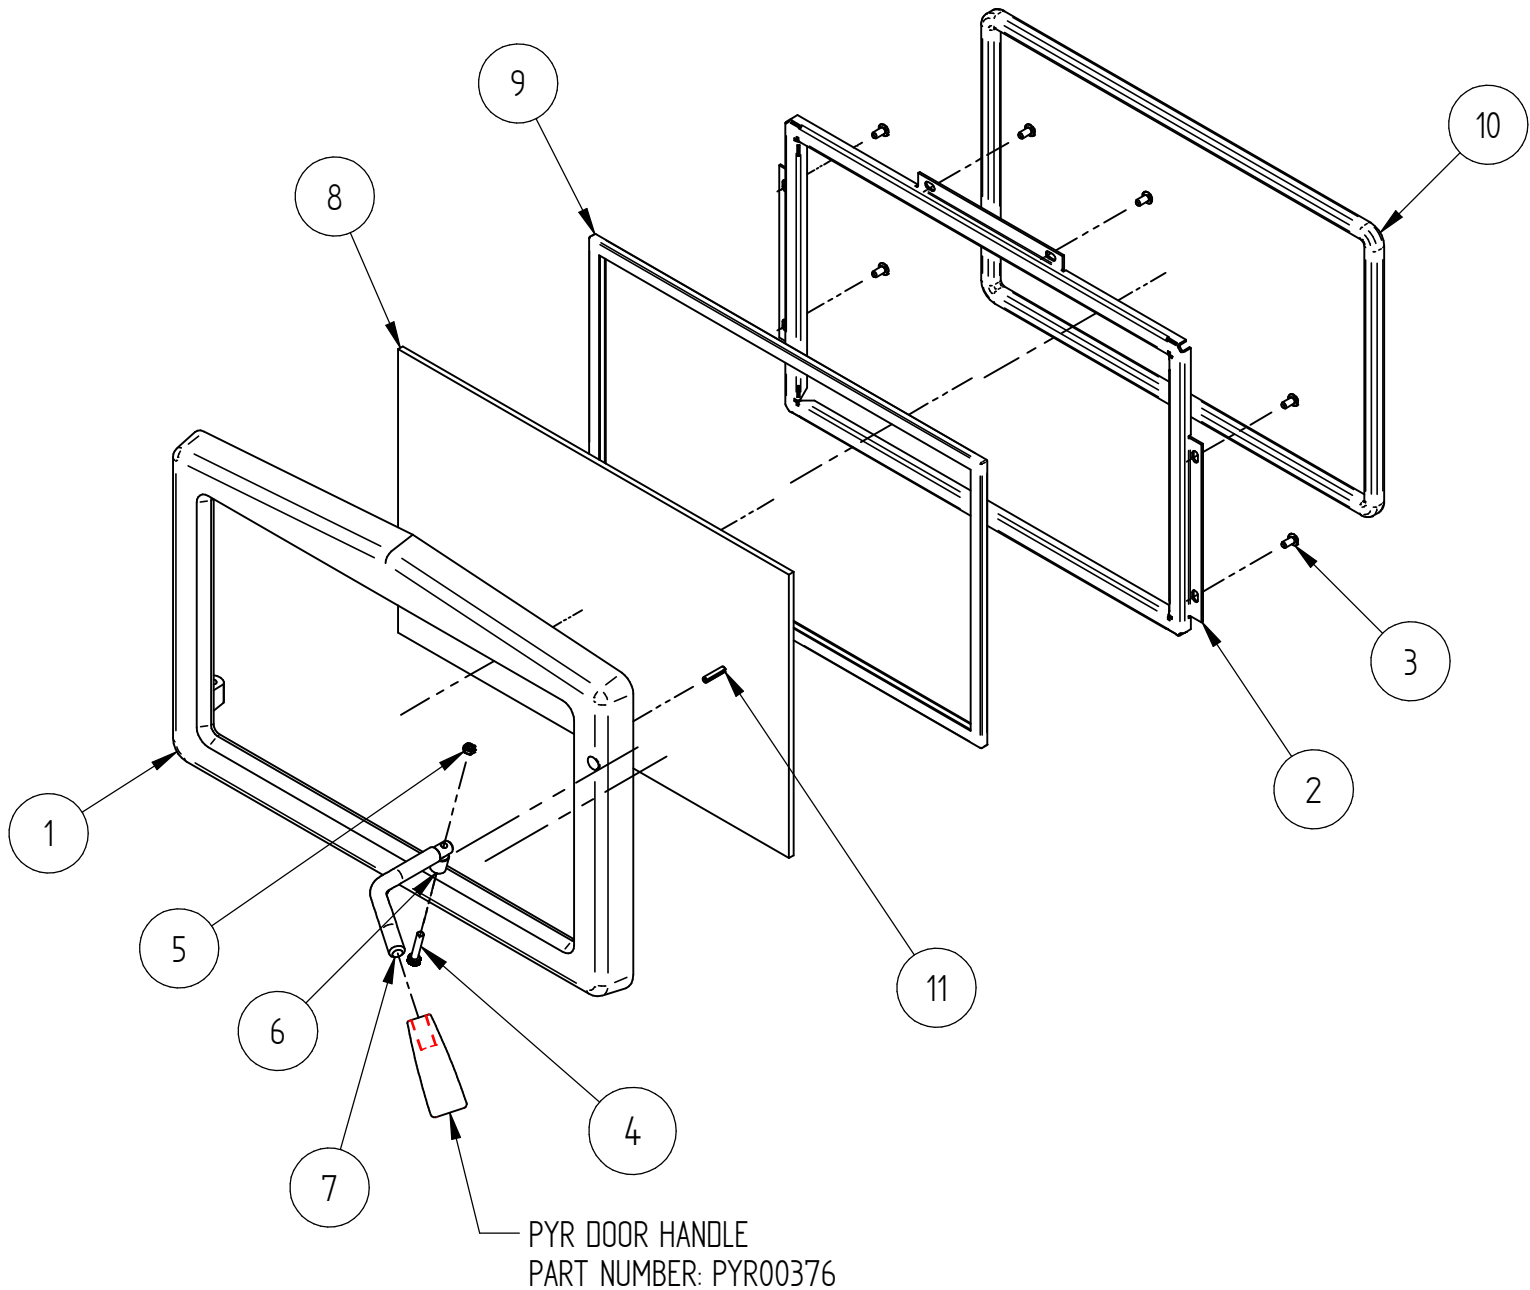

DOOR ASSEMBLY

* AFTER 2015 TO PRESENT

FOR REPLACEMENT OF DOOR HANDLE:-
UNITS AFTER 2015 TO PRESENT - USE PYREDH (METRIC THREADS ON SPINDLE & PLASTIC HANDLE) - PAGE 10 & 11

When ordering PLEASE QUOTE PART ID along with Finish Suffix (if applicable)

* AFTER 2015 TO PRESENT

DOOR ASSEMBLY				
Item	Part ID	Model(s)	Description	Qty
		993900		
		983122V02		
1	983007	-	DOOR, OSB1600 METRIC	1
2	983053	-	RETAINER-GLASS, OSB1600	1
3	521509	-	SCREW; CAP M5X10 BUTTON ALLEN	6
4	521805	-	SCREW; CAP M5X25 ALLEN BLK	1
5	522901	-	NUT; BINX M5 ZP	1
6	PYR00461	-	PYR HANDLE ROLLER	1
7	KRR00373	-	KRR DOOR LEVER	1
8	583017	-	GLASS - W/FIRE OSBURN 5X409X257	1
9	C20MMLT	-	TAPE ,FLT 3 X 20 LDR AD BLK X 50m ROLL	1
10	C13MMDR	-	DOOR ROPE	1
11	525012	-	PIN; TENSION 4X20 BLK	1

*Optional Sale Kit

* PYREDH - DOOR HANDLE ASSEMBLY (METRIC)