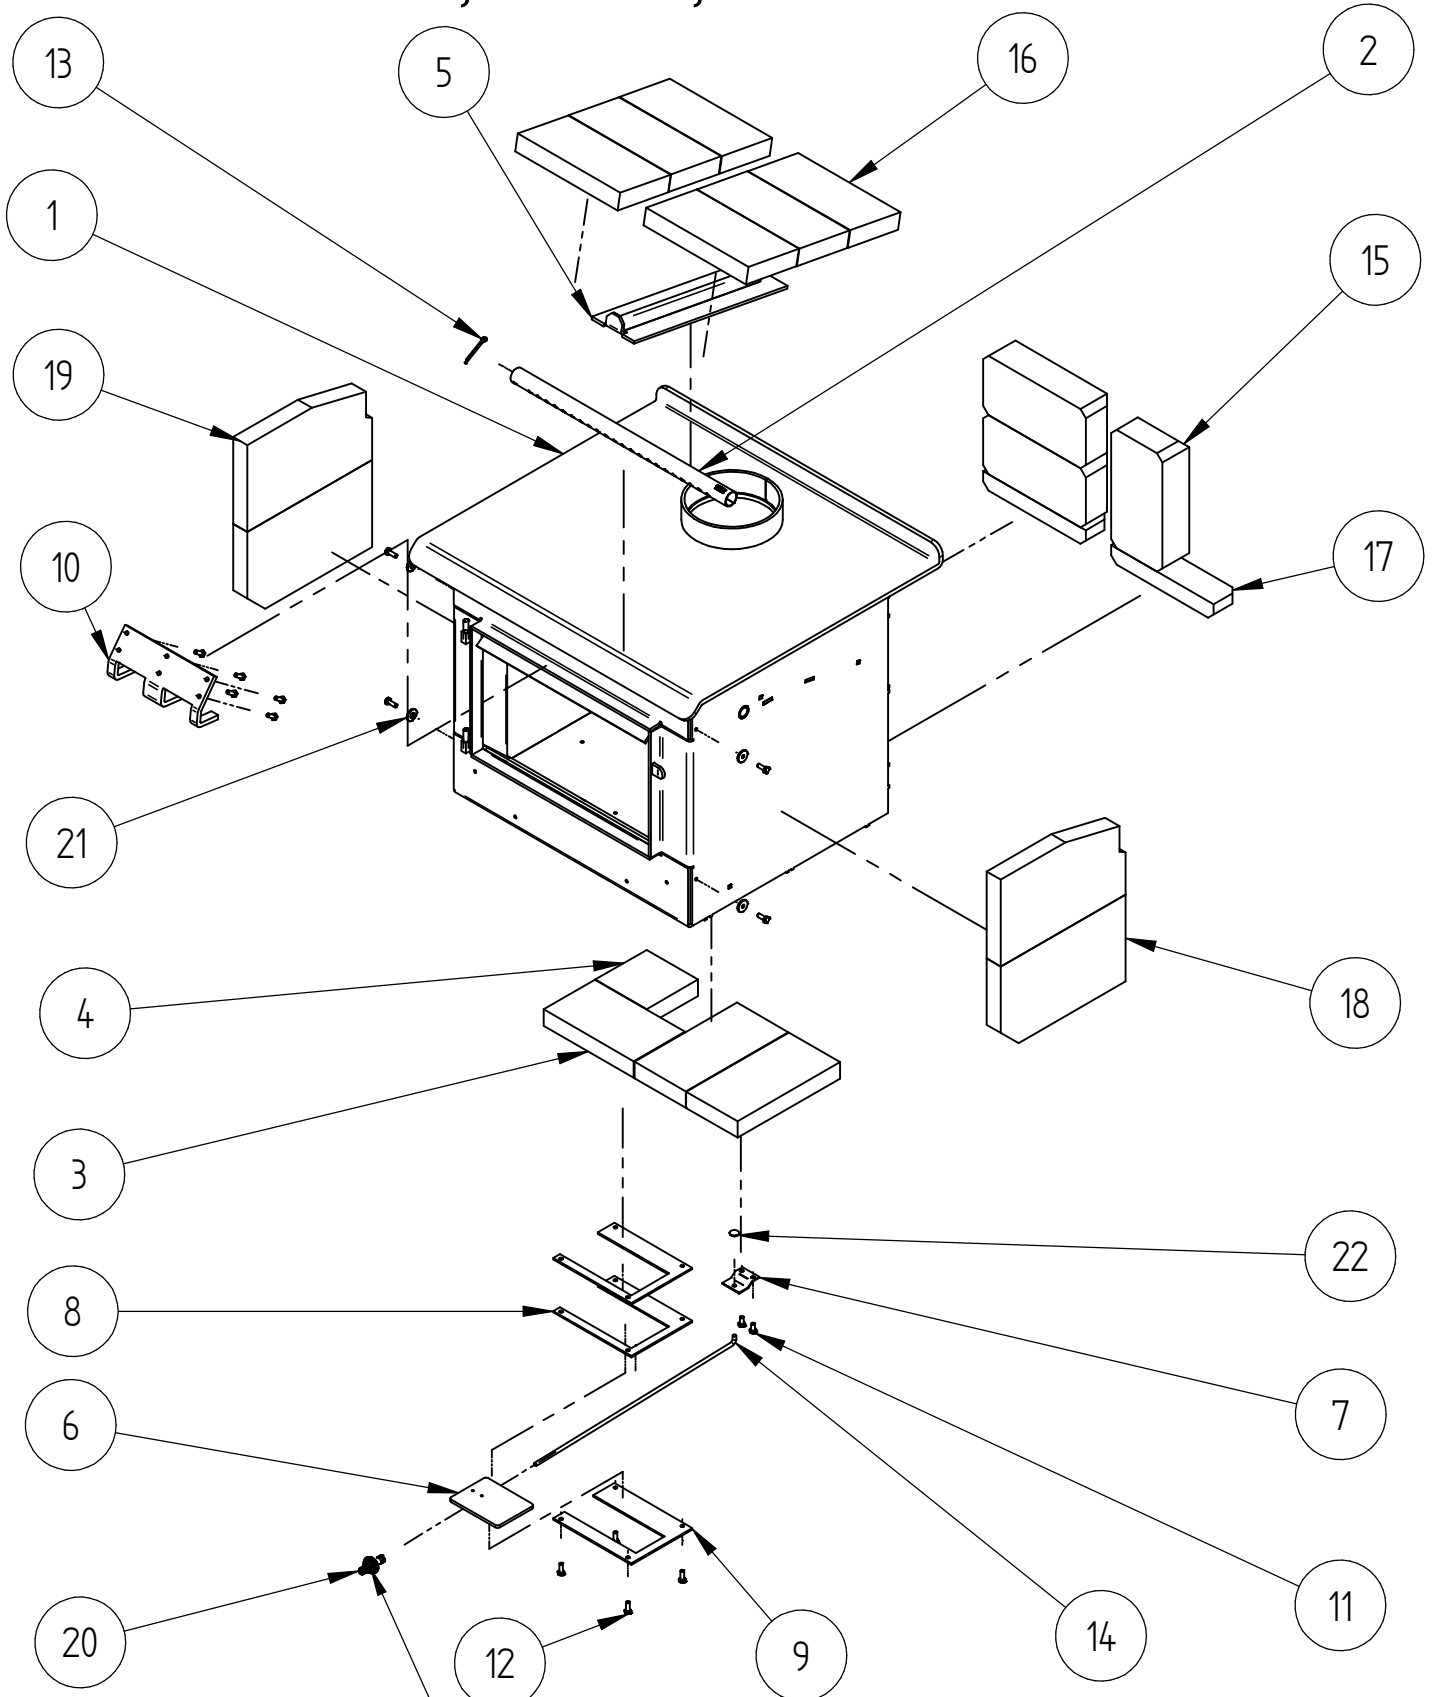

AIRSLIDE, BAFFLE, BRICKS AND FIREBOX

PRIOR TO 2015, LAR00375 - LAREDO AIR CONTROL HANDLE.
AFTER 2015 TO PRESENT, 596551 - KNOB ROUND

When ordering PLEASE QUOTE PART ID along with Finish Suffix (if applicable)

AIRSLIDE, BAFFLE, BRICKS AND FIREBOX					
Item	Part ID	Model(s)		Description	Qty
		983901	983902		
1	983001	-	-	FIREBOX, WELDING ASSEMBLY	1
2	983011	-	-	TUBE-SEC AIR, OSB1600	1
3	983022	-	-	BRICK 32 X 115 X 202, OSB1600	1
4	983029	-	-	BRICK 32 X 115 X 115, OSB1600	1
5	983040	-	-	BAFFLE SUPPORT, WELD ASSEMBLY - OSB1600	1
6	983046	-	-	AIR SLIDE, WELD ASSEMBLY - OSB1600	1
7	983048	-	-	SUPPORT-AIR CONTR. ROD, OSB1600	1
8	983088	-	-	GUIDE - AIR SLIDE	2
9	983089	-	-	RETAINER - AIR SLIDE, NARROW	1
10	983102	-	-	BAFFLE DEFLECTOR, OSB1600	1
11	521075	-	-	SCREW; M6X12 HEX ZP	2
12	521076	-	-	SCREW; M6X16 HEX ZP	14
13	525105	-	-	COTTER PIN 5.0X40 ZP	1
14	583012	-	-	ROD-AIR CONTROL, OSB1600	1
15	583023	-	-	BRICK 60 X 115 X 230, OSB1600	3
16	583024	-	-	BRICK 32 X 115 X 230, OSB1600	8
17	583026	-	-	BRICK 32 X 54 X 230, OSB1600	2
18	583095	-	-	BRICK-OSBURN-SIDE-LOWER	2
19	583096	-	-	BRICK-OSBURN-SIDE-UPPER	2
20	LAR00375BK	-	-	LAREDO AIR CONTROL HANDLE	1
21	MIC00083	-	-	LOGAIRE METRO AIR SLIDE SPACER	4
22	526006	-	-	CLIP; STARLOCK DOME M6	1

When ordering PLEASE QUOTE PART ID along with Finish Suffix (if applicable)